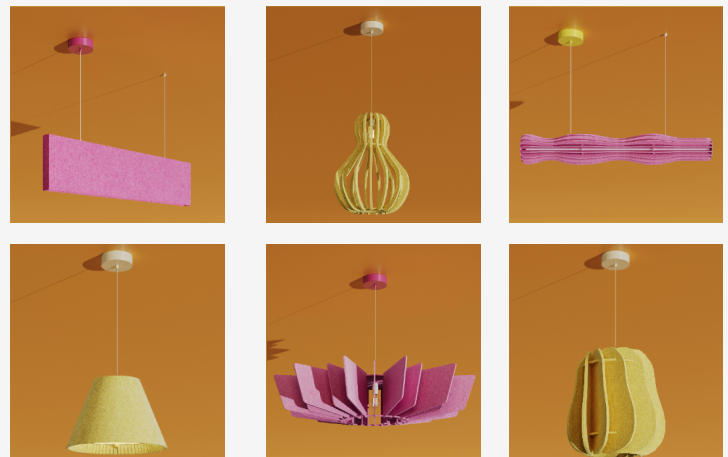

OTHER VERSIONS AVAILABLE