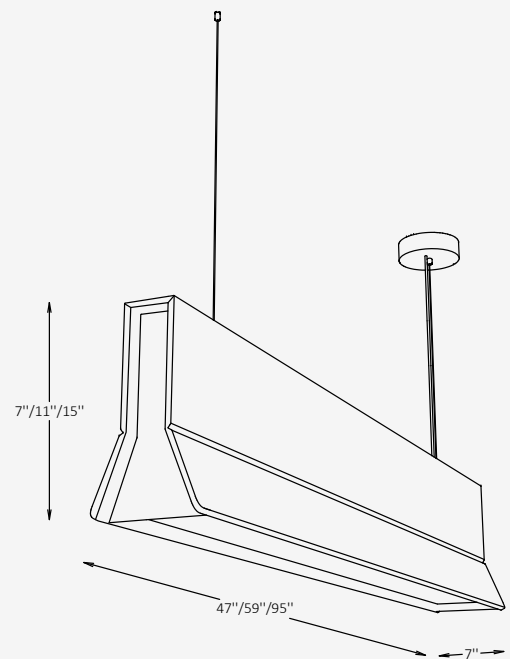

## GENERAL INFORMATION

The VELTO is a sculptural acoustic pendant that combines refined illumination with effective sound absorption, using its elongated geometric form to enhance both visual clarity and acoustic comfort. Crafted from a precision-formed aluminum body with high-density acoustic fiber, it offers flexible downlight or up-and-down distributions and multiple size, output, and finish options—providing a versatile, design-forward solution for modern hospitality, workspace, and residential interiors.

## SPECIFICATIONS

Material	Aluminum, 100% P.E.T. Felt
Lens	Polycarbonate
Length	47" / 59" / 95"
Height	7" / 11" / 15"
Width	7"
Input Voltage	110-277V, 50-60 Hz
Light Source Type	LED
Power	40W+60W / 50W+80W / 80W+120W
LED Output	105 lm/W
CCT	3000K / 3500K / 4000K / 5000K
CRI	90
Dimming & Driver	Integral, 0-10V
Light Distribution	Beam Down / Beam Up & Down
IP Rating	IP 20
Finishes	38 acoustic fiber finishes
Warranty	5 years