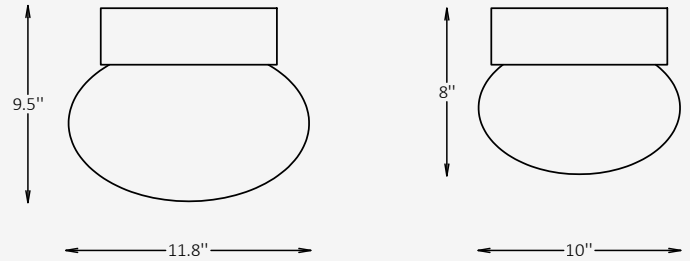

## SPECIFICATIONS

Material	Aluminum
Diffuser	Glass
Diameter	10" / 12" / 14"
Height	8" / 9.5" / 11"
Input Voltage	110-277V, 50-60 Hz
Light Source Type	LED
Power	15W / 20W / 25W / 30W
LED Output	120 lm/W
CCT	2700K / 3000K / 4000K
CRI	90
Dimming & Driver	Integral, 0-10V
Light Distribution	Omnidirectional / Diffused
IP Rating	IP 20
Warranty	5 years
Finishes	27 RAL finishes 8 wood-effect finishes 12 metallic finishes Custom on request*