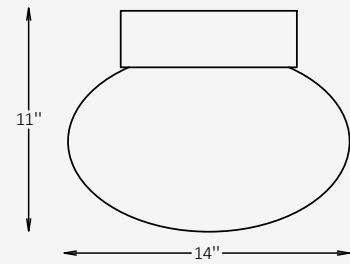

## SPECIFICATIONS

Material	Aluminum
Diffuser	Glass
Diameter	10" / 12" / 14"
Height	8" / 9.5" / 11"
Input Voltage	110-277V, 50-60 Hz
Light Source Type	LED
Power	15W / 20W / 25W / 30W
LED Output	120 lm/W
CCT	2700K / 3000K / 4000K
CRI	90
Dimming & Driver	Integral, 0-10V
Light Distribution	Omnidirectional / Diffused
IP Rating	IP 20
Warranty	5 years
Finishes	27 RAL finishes 8 wood-effect finishes 12 metallic finishes Custom on request*