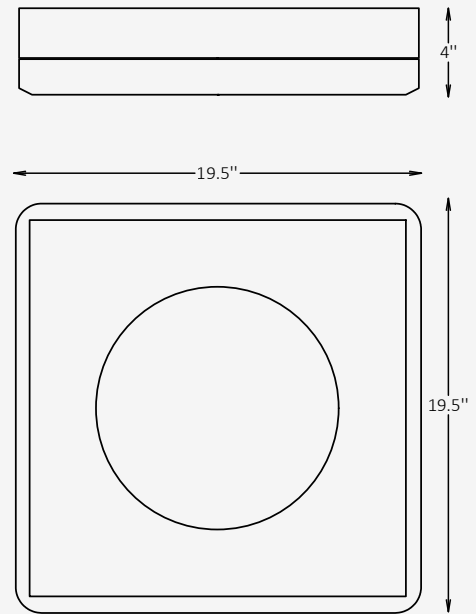

GENERAL INFORMATION

The CUBO ceiling light blends geometric form with high-performance LED technology, offering both functionality and modern appeal. With its compact profile and beam-down distribution, it delivers efficient, focused illumination ideal for residential, hospitality, and commercial interiors. Available in a wide range of finishes—including RAL colors, wood-effect, and metallic options—CUBO is designed to complement diverse architectural styles while ensuring long-lasting performance.

SPECIFICATIONS

Material	Aluminum
Diffuser	Polycarbonate
Height	4"
Length	19.5"
Width	19.5"
Input Voltage	110-277V, 50-60 Hz
Light Source Type	LED
Power	15W / 20W
LED Output	120 lm/W
CCT	2700K / 3000K / 4000K
CRI	90
Dimming & Driver	Integral, 0-10V
Light Distribution	Direct, Diffused
IP Rating	IP 20
Warranty	5 years
Finishes	27 RAL finishes 8 wood-effect finishes 12 metallic finishes Custom on request*