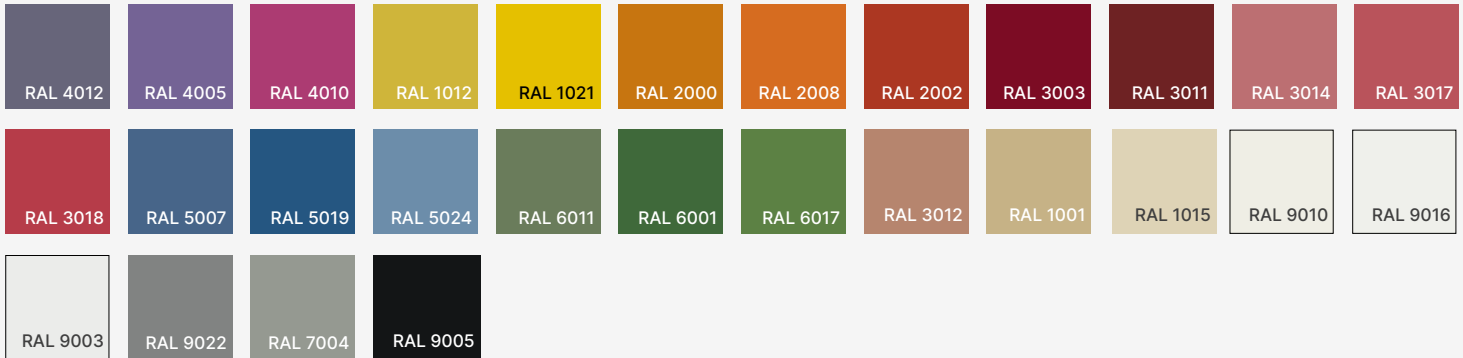

SPECIFICATIONS

Material	Aluminum
Diffuser	Polycarbonate
Height	4"
Length	19.5"
Width	19.5"
Input Voltage	110-277V, 50-60 Hz
Light Source Type	LED
Power	15W / 20W
LED Output	120 lm/W
CCT	2700K / 3000K / 4000K
CRI	90
Dimming & Driver	Integral, 0-10V
Light Distribution	Direct, Diffused
IP Rating	IP 20
Warranty	5 years
Finishes	27 RAL finishes 8 wood-effect finishes 12 metallic finishes Custom on request*

Finishes

Standard finishes

Wood-effect finishes

Metallic finishes

RAL K7 CLASSIC COLORS (80-95% GLOSS): RAL_ _ _ _

All RAL Classic colors are available with no setup fee.

On your specification submittal, choose your RAL color by entering the 4-digit RAL code (e.g., RAL 3003).