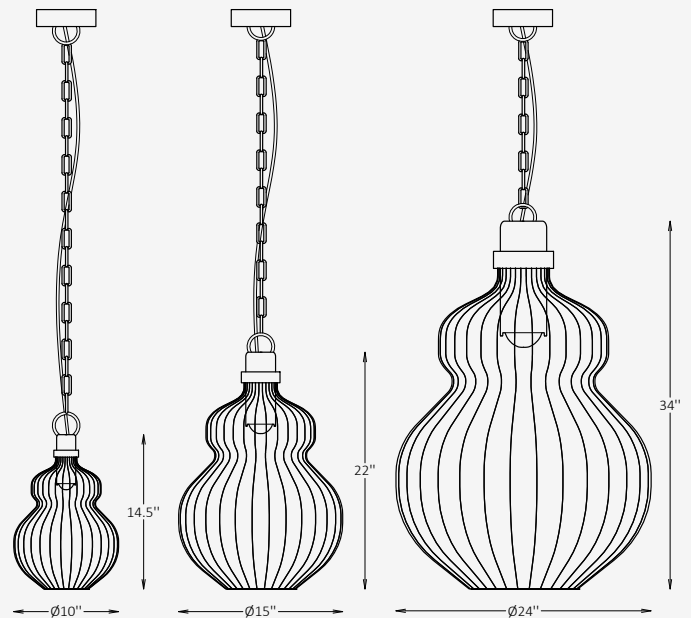

## GENERAL INFORMATION

GRAVIS is a sculptural outdoor pendant that combines expressive form with architectural durability. Its flowing stainless steel cage encases a frosted acrylic diffuser, creating a dynamic interplay of structure and illumination while delivering controlled direct light. Designed for exterior environments with IP65 protection, GRAVIS is ideal for covered patios, verandas, hospitality terraces, and residential outdoor settings. Available in multiple sizes and finishes, it offers a bold visual presence while ensuring long-term performance and reliability in outdoor applications.

## SPECIFICATIONS

Material	Stainless steel
Diffuser	Acrylic, Frosted
Diameter	10" / 15" / 24"
Height	14.5" / 22" / 34"
Light Source Type	LED
Power	12W / 15W / 20W
Input Voltage	110-277V, 50-60 Hz
LED Output	120 lm/W
CCT	2700K / 3000K / 3500K / 4000K / 5000K
CRI	90
Dimming & Driver	Integral, 0-10V
Light Distribution	Direct
IP Rating	IP 65
Warranty	5 years
Finishes	28 standard finishes 12 metallic finishes Custom on request*