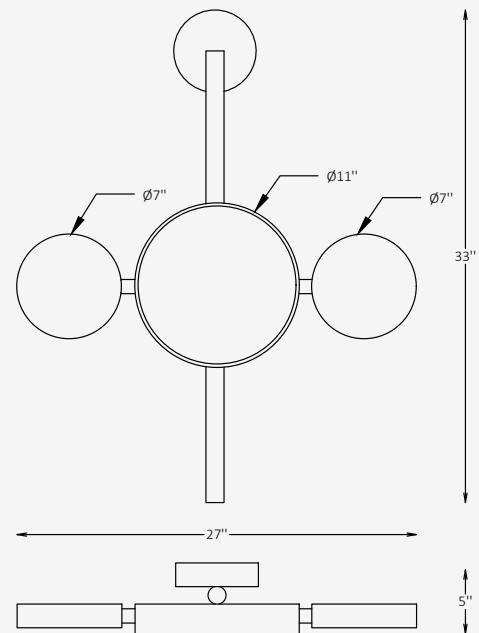

## GENERAL INFORMATION

The MODA is a graphic wall-mounted sconce that turns simple geometric forms into a playful focal point, combining its vertical stem and offset discs to create both artwork and light. Crafted from aluminum with a softly diffused LED source, it delivers comfortable directional downlight ideal for accenting walls, consoles, and seating areas. Multiple finishes and color temperatures allow MODA to coordinate easily with hospitality, residential, and creative workspace interiors, adding a refined yet whimsical touch to any composition.

## SPECIFICATIONS

Material	Aluminum
Lens	Polycarbonate
Height	33"
Length	27"
Depth	5"
Input Voltage	110-277V, 50-60 Hz
Light Source Type	LED
Power	15W
LED Output	120 lm/W
CCT	2700K / 3000K / 4000K
CRI	90
Dimming & Driver	Integral, 0-10V
Light Distribution	Directional Downlight
IP Rating	IP 20
Warranty	5 years
Finishes	34 RAL finishes 8 wood-effect finishes 12 metallic finishes Custom on request*