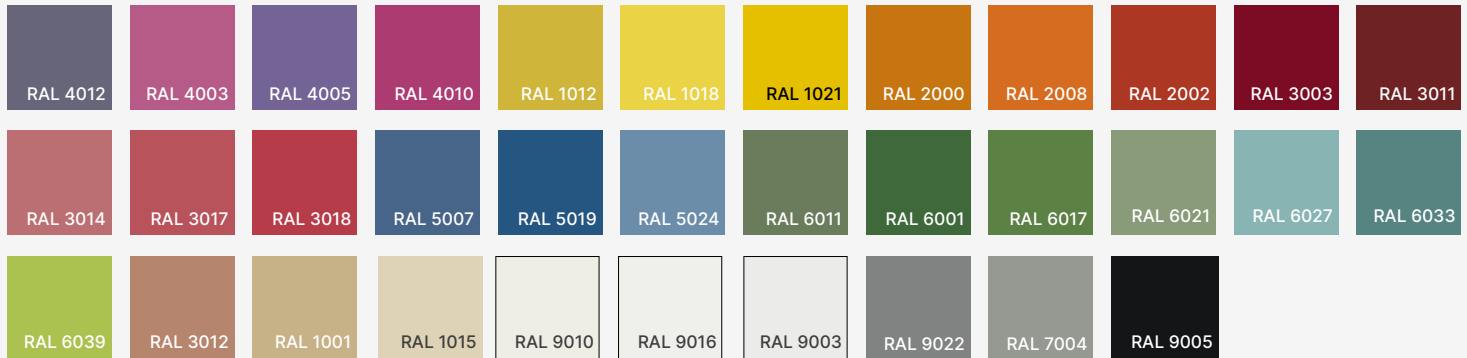

Ordering Information

Select one item from each category below. If your desired option is unavailable, please contact our team for support or custom solutions.

Code	Wattage / Lumens	CCT	Dimming
☒ EL Wall	☐ 6 5 W / 600 lm	☐ 27 2700K	☐ NN Non-Dimmable
	☐ Cus Custom on request	☐ 30 3000K	☐ DM 0-10V
		☐ 40 4000K	
		☐ Cus Custom on request	
Metal Body Finish Option	Inner Panel Finish Option	Note: The color combination shown in the photo on the first page of this spec sheet is part of the exclusive A We Lighting Design Palette. This custom palette reflects our brand's identity and is available as a special finish option — A We Lighting Palette*.	
☐ ST Standard	☐ ST Standard		
☐ WE Wood effect	☐ WE Wood effect		
☐ MC Metallic	☐ MC Metallic		
☐ AWE A We Lighting Palette*	☐ AWE A We Lighting Palette*		
☐ Cus Custom on request	☐ Cus Custom on request		

Finishes

Standard finishes