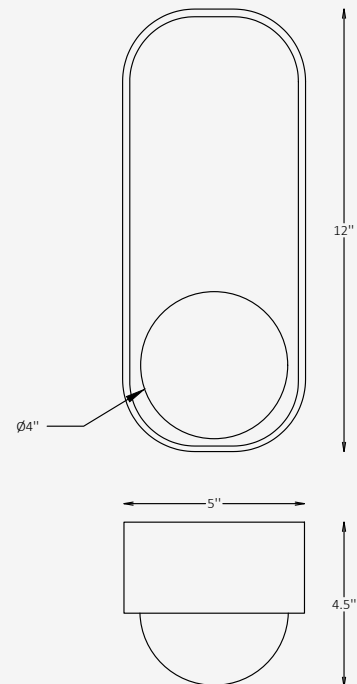

## SPECIFICATIONS

Material	Alabaster sphere + Aluminum
Height	12"
Width	5"
Depth	4.5"
Input Voltage	110-277V, 50-60 Hz
Light Source Type	LED
Power	5W
LED Output	120 lm/W
CCT	2700K / 3000K / 4000K
CRI	90
Dimming & Driver	Integral, 0-10V
Light Distribution	Directional Downlight
IP Rating	IP 20
Warranty	5 years
Finishes	34 RAL finishes 8 wood-effect finishes 12 metallic finishes Custom on request*