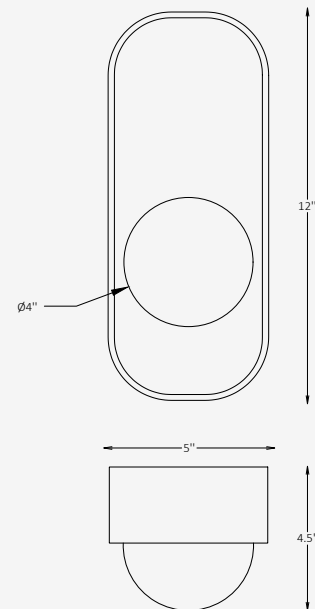

GENERAL INFORMATION

The NOVA is a contemporary wall-mounted sconce that combines a sculptural vertical form with a warm, focused glow, using its elongated aluminum body and alabaster sphere to create both ambient character and refined visual softness. Designed for hospitality, residential, and commercial spaces, NOVA offers a compact profile, versatile finish options, and modern LED performance—making it an elegant accent for corridors, living areas, workspaces, and feature walls where subtle illumination and elevated design are essential.

SPECIFICATIONS

Material	Glass sphere + Aluminum
Height	12"
Width	5"
Depth	4.5"
Input Voltage	110-277V, 50-60 Hz
Light Source Type	LED
Power	3W
LED Output	120 lm/W
CCT	2700K / 3000K / 4000K
CRI	90
Dimming & Driver	Integral, 0-10V
Light Distribution	Directional Downlight
IP Rating	IP 20
Warranty	5 years
Finishes	34 RAL finishes 8 wood-effect finishes 12 metallic finishes Custom on request*