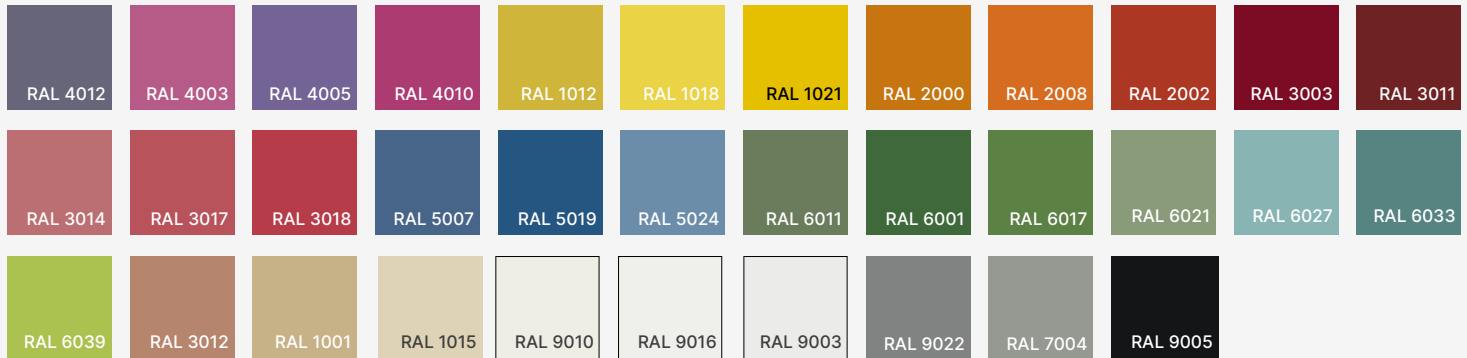

OTHER VERSIONS AVAILABLE

CERTIFICATION

Ordering Information

Select one item from each category below. If your desired option is unavailable, please contact our team for support or custom solutions.

Code	Wattage / Lumens	CCT	Dimming
<input checked="" type="checkbox"/> NVA Wall	<input type="checkbox"/> 3 3 W / 360 lm	<input type="checkbox"/> 27 2700K	<input type="checkbox"/> NN Non-Dimmable
	<input type="checkbox"/> Cus Custom on request	<input type="checkbox"/> 30 3000K	<input type="checkbox"/> DM 0-10V
		<input type="checkbox"/> 40 4000K	
		<input type="checkbox"/> Cus Custom on request	
Metal Body Finish Option	Inner Panel Finish Option	<p>Note: The color combination shown in the photo on the first page of this spec sheet is part of the exclusive A We Lighting Design Palette. This custom palette reflects our brand's identity and is available as a special finish option — A We Lighting Palette*.</p>	
<input type="checkbox"/> ST Standard	<input type="checkbox"/> ST Standard		
<input type="checkbox"/> WE Wood effect	<input type="checkbox"/> WE Wood effect		
<input type="checkbox"/> MC Metallic	<input type="checkbox"/> MC Metallic		
<input type="checkbox"/> AWE A We Lighting Palette*	<input type="checkbox"/> AWE A We Lighting Palette*		
<input type="checkbox"/> Cus Custom on request	<input type="checkbox"/> Cus Custom on request		

Finishes

Standard finishes

Metallic finishes

Wood-effect finishes

RAL K7 CLASSIC COLORS

(80-95% GLOSS): RAL_ _ _ _

All RAL Classic colors are available with no setup fee.

On your specification submittal, choose your RAL color by entering the 4-digit RAL code (e.g., RAL 3003).