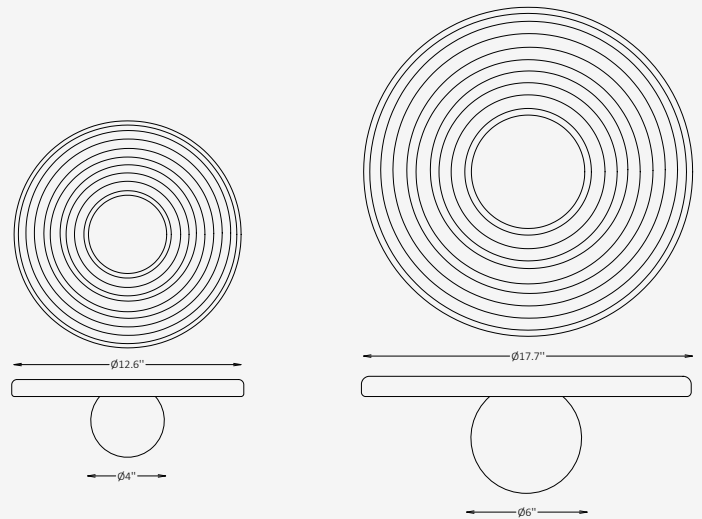

## GENERAL INFORMATION

The SEEA is a sculptural wall sconce that blends ceramic artistry with soft, 360° diffused illumination, featuring a ruffled circular form that brings depth, texture, and a warm ambient glow to contemporary interiors. Designed as both a functional light source and a decorative wall element, SEEA offers multiple sizes and finishes, making it a versatile choice for hospitality, residential, and boutique commercial spaces seeking a distinctive, handcrafted aesthetic.

## SPECIFICATIONS

Material	Ceramic
Sphere	Glass
Body Diameter	12.6" / 17.7"
Sphere Diameter	4" / 6"
Input Voltage	110-120V, 50-60 Hz
Light Source Type	G9 (bulb not included)
Power	1 x max. 10W
Light Distribution	360° Diffused Beam
IP Rating	IP 20
Warranty	1 year
Finishes	Brown, Silver, Terracotta, Black