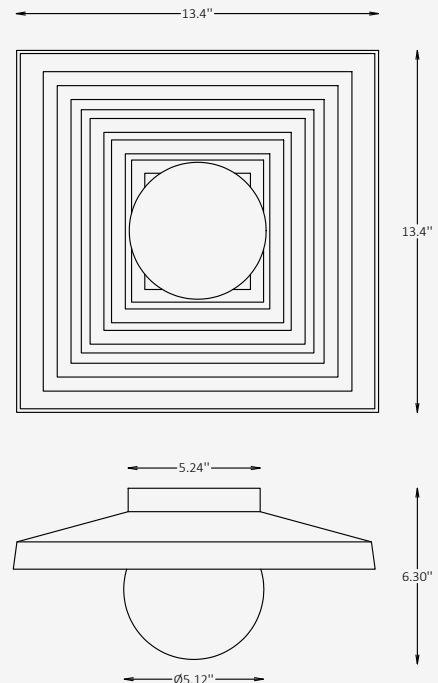

GENERAL INFORMATION

The SQUARE is a sculptural wall-mounted sconce that combines a faceted geometric body with a softly glowing glass sphere, delivering warm 360° ambient illumination within a bold, contemporary form. Crafted from plaster and glass with refined finish options, it brings a distinctive decorative presence to hospitality, residential, and commercial interiors while offering comfortable, evenly diffused light and a modern artisanal character.

SPECIFICATIONS

Material	Plaster
Sphere	Glass
Sphere Diameter	5.12"
Length	13.4"
Height	13.4"
Depth	6.30"
Input Voltage	110-120V, 50-60 Hz
Light Source Type	G9
Power	1 x max. 15W
Light Distribution	360° Diffused Beam
IP Rating	IP 20
Warranty	1 years
Finishes	Plaster Brown