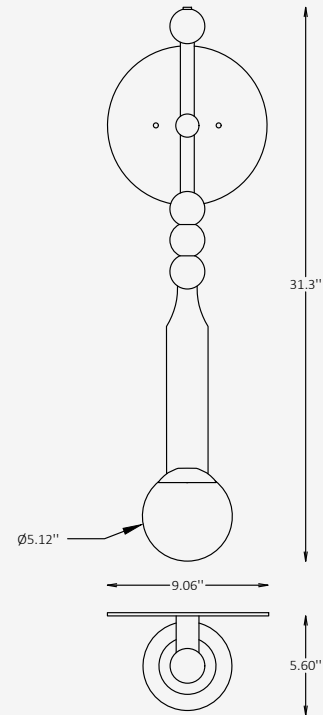

## GENERAL INFORMATION

The MONDO is a refined wall-mounted fixture that blends sculptural brass detailing with a softly glowing spherical diffuser, creating a vertical statement piece that delivers warm 360° ambient illumination. Its elongated silhouette and premium materiality bring a sense of crafted elegance to hospitality, residential, and boutique commercial spaces, offering both decorative presence and timeless versatility.

## SPECIFICATIONS

Material	Brass + Glass
Height	31.3"
Length	9.06"
Depth	5.60"
Input Voltage	110-120V, 50-60 Hz
Light Source Type	G9 (bulb not included)
Power	1 x max. 15W
Light Distribution	360°, Diffused
IP Rating	IP 20
Finishes	Light Brass / Dark Brass / Ancient Brass / Green Brass 34 RAL finishes