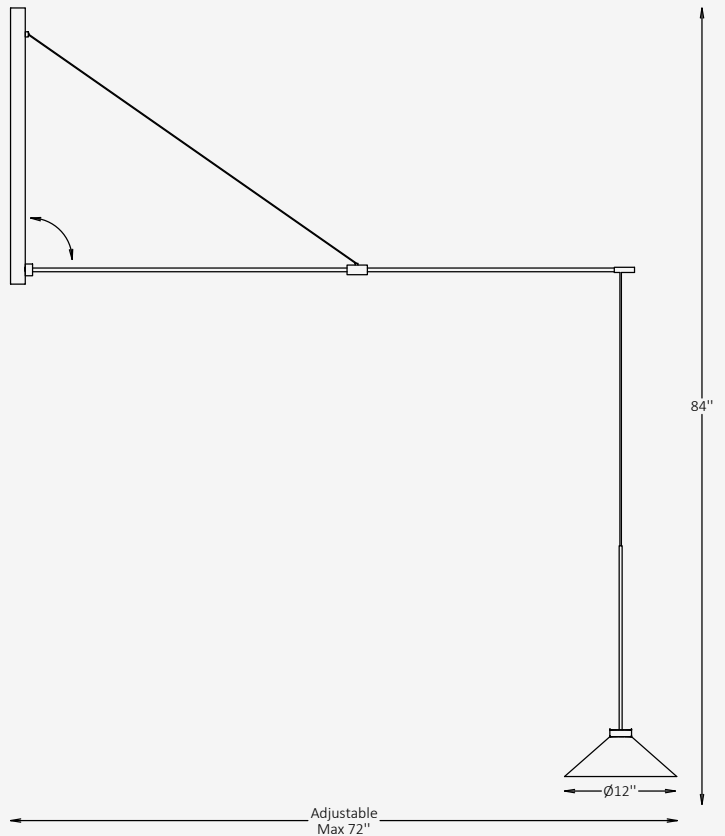

GENERAL INFORMATION

LAVIA is a minimalist pendant luminaire characterized by a lightweight, cantilevered construction and a refined conical shade. The design creates a delicate visual balance between the slender arm and the suspended light element, giving the fixture an elegant and unobtrusive presence within the space. Designed to provide focused downward illumination, LAVIA is ideal for dining areas, hospitality interiors, and intimate residential settings where precise lighting and a calm, atmospheric expression are required. Adjustable suspension allows flexible positioning to suit different layouts and ceiling heights.

SPECIFICATIONS

Material	Aluminum + Polycarbonate
Diffuser	Polycarbonate, Frosted
Shape Diameter	12"
Height	84" (Adjustable)
Length	72" (Adjustable)
Input Voltage	110-277V, 50-60 Hz
Light Source Type	LED
Power	12W / 15W / 20W
LED Output	90 lm/W
CCT	2700K / 3000K / 3500K / 4000K
CRI	90
Dimming & Driver	Integral, 0-10V
IP Rating	IP 20
Warranty	5 years
Finishes	34 RAL finishes 8 wood-effect finishes 12 metallic finishes Custom on request*