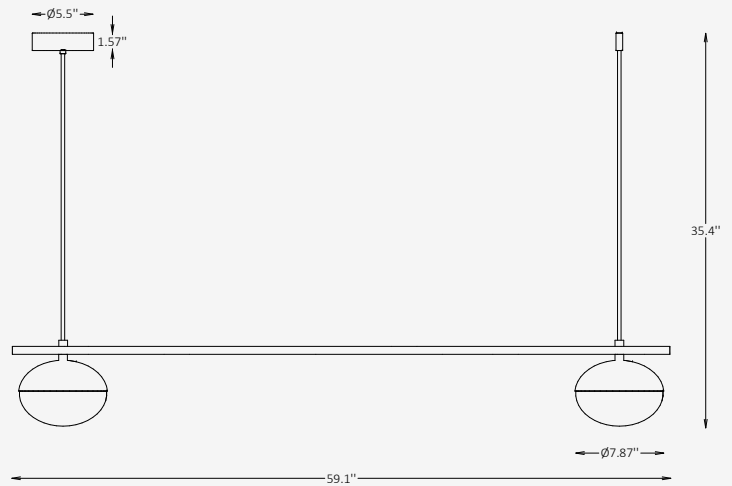

GENERAL INFORMATION

LARENA is a refined linear pendant that blends minimalist geometry with soft, ambient illumination. A slender horizontal bar supports balanced glass diffusers, creating a clean architectural composition ideal for residential and hospitality environments. The design delivers gentle, diffused light while maintaining a light and elegant visual presence. Crafted from aluminum and glass, LARENA offers multiple output options and customizable finishes, allowing seamless integration into a wide range of interiors. Its suspended linear form makes it particularly well-suited for kitchen islands, dining areas, reception counters, and collaborative spaces. Designed for both aesthetics and performance, LARENA combines modern simplicity with warm, comfortable illumination.

SPECIFICATIONS

Material	Aluminum, Glass
Diffuser	Glass
Glass Diameter	7.87"
Length	59.1"
Height	35.4"
Input Voltage	110-277V, 50-60 Hz
Light Source Type	LED
Power	12W / 18W / 24W
LED Output	90 lm/W
CCT	2700K / 3000K / 3500K / 4000K
CRI	90
Dimming & Driver	Integral, 0-10V
Light Distribution	Direct, Diffused
IP Rating	IP 20
Warranty	5 years
Finishes	34 RAL finishes 12 metallic finishes Custom on request*