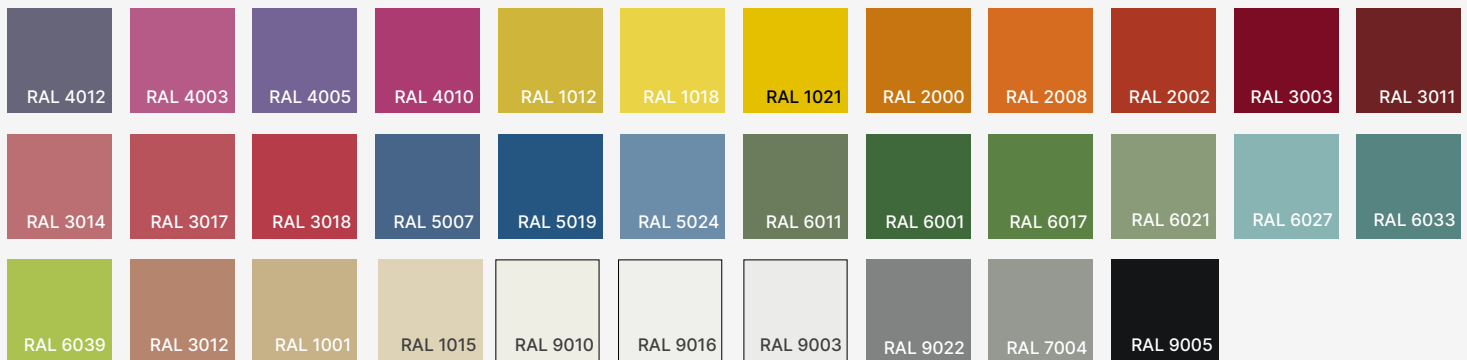

Finishes

Standard finishes

Metallic finishes

RAL K7 CLASSIC COLORS (80-95% GLOSS): RAL_ _ _ _

All RAL Classic colors are available with no setup fee.

On your specification submittal, choose your RAL color by entering the 4-digit RAL code (e.g., RAL 3003).