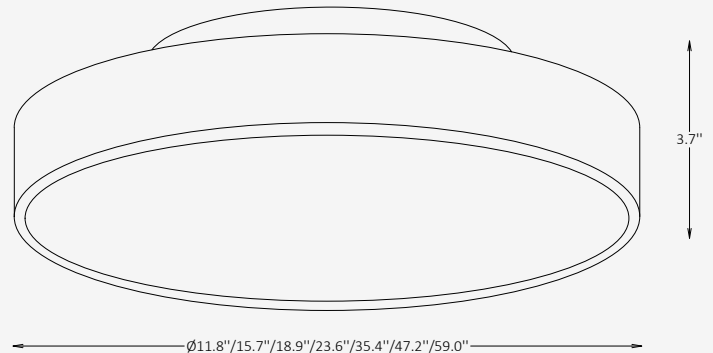

GENERAL INFORMATION

RONEX SM is a clean, architectural ceiling fixture designed to provide uniform illumination with a refined, minimal presence. Its slim circular profile delivers soft, diffused light while maintaining a modern and versatile aesthetic suitable for a wide range of interiors. Constructed from aluminum with a frosted acrylic diffuser, RONEX SM offers balanced ambient lighting with optional direct or direct/indirect distribution. Available in multiple sizes and finishes, it adapts easily to residential, hospitality, and commercial environments. Designed for flexibility and performance, RONEX SM combines simplicity, efficiency, and contemporary design in a compact ceiling-mounted solution.

SPECIFICATIONS

Material	Aluminum
Diffuser	Acrylic, Frosted
Diameter	11.8" / 15.7" / 18.9" / 23.6" / 35.4" / 47.2" / 59"
Height	3.7"
Input Voltage	110-277V
Light Source	LED
Power	15W / 20W / 25W / 40W / 90W / 150W / 200W
LED Output	85 lm/W
CCT	3000K / 3500K / 4000K
CRI	90
Dimming & Driver	Integral, 0-10V
Light Distribution	Direct / Direct + Indirect
IP Rating	IP 20
Warranty	5 years
Finishes	White / Black 23 RAL finishes