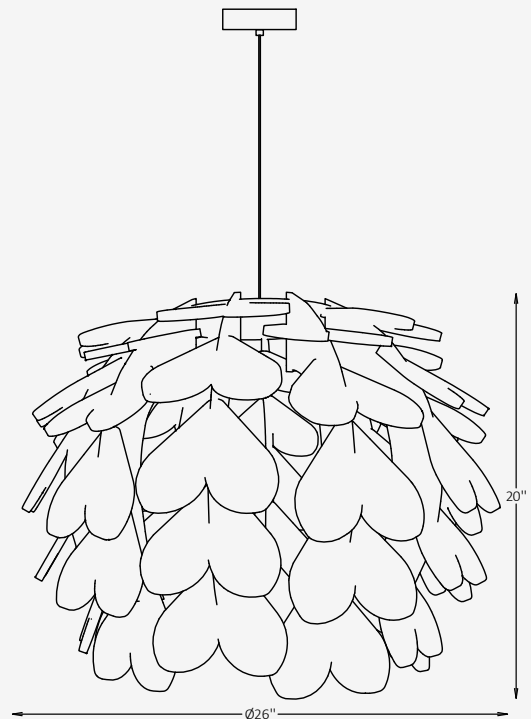

GENERAL INFORMATION

The HUSHI acoustic pendant combines sculptural form with high acoustic performance, offering both visual impact and sound absorption in one elegant fixture. Its petal-like layers of PET felt diffuse light softly while helping to reduce ambient noise. Ideal for dining spaces, lounges, or creative work environments, HUSHI brings warmth, comfort, and character to any modern interior.

SPECIFICATIONS

Material	Aluminum, 100% P.E.T. Felt
Diffuser	N/A
Diameter	26"
Height	20"
Input Voltage	110-277V, 50-60 Hz
Light Source Type	E26 (bulb not included)
Power	1 x max. 38W
Light Distribution	120° (Direct)
Appliance Class	I
IP Rating	IP 20
Finishes	38 acoustic fiber finishes
Warranty	5 years

OTHER VERSIONS AVAILABLE

CERTIFICATION

Ordering Information

Select one item from each category below. If your desired option is unavailable, please contact our team for support or custom solutions.

Code	Diameter Ø	Height	Wattage
<input checked="" type="checkbox"/> SHI Acoustic / Pendant	<input checked="" type="checkbox"/> 26 26"	<input checked="" type="checkbox"/> 20 20"	<input checked="" type="checkbox"/> 38 1 x max. 38 W
Light Distribution	Acoustic Fiber Finish Options	Canopy Finish Option	Cord Finish Option
<input checked="" type="checkbox"/> DR 120° (Direct)	<input type="checkbox"/> AF Acoustic fibers	<input type="checkbox"/> ST Standard <input type="checkbox"/> RAL RAL finishes	<input type="checkbox"/> SVW White <input type="checkbox"/> SVB Black <input type="checkbox"/> SVT Transparent
Cord Length			
<input type="checkbox"/> L5 59" (adjustable) <input type="checkbox"/> Cus Custom on request			

Project

Notes

Photometric Data