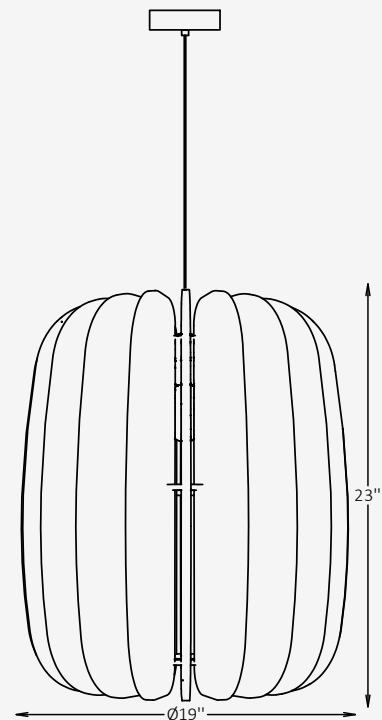

GENERAL INFORMATION

The MODAUX acoustic pendant fuses sound-absorbing functionality with a bold sculptural design. Crafted from high-performance PET felt, its vertical layered form softens ambient noise while providing comfortable downlight for workspaces, dining areas, or lounges. MODAUX brings warmth, visual interest, and acoustic control to contemporary interiors.

SPECIFICATIONS

Material	Aluminum, 100% P.E.T. Felt
Diffuser	N/A
Diameter	19"
Height	23"
Input Voltage	110-277V, 50-60 Hz
Light Source Type	E26 (bulb not included)
Power	1 x max. 36W
Light Distribution	120° (Direct)
Appliance Class	I
IP Rating	IP 20
Finishes	38 acoustic fiber finishes
Warranty	5 years

OTHER VERSIONS AVAILABLE

CERTIFICATION

Ordering Information

Select one item from each category below. If your desired option is unavailable, please contact our team for support or custom solutions.

Code	Diameter Ø	Height	Wattage
<input checked="" type="checkbox"/> MDX Acoustic / Pendant	<input checked="" type="checkbox"/> 19 19"	<input checked="" type="checkbox"/> 23 23"	<input checked="" type="checkbox"/> 36 1 x max. 36W
Light Distribution	Acoustic Fiber Finish Option	Canopy Finish Option	Cord Finish Option
<input checked="" type="checkbox"/> DR 120° (Direct)	<input type="checkbox"/> AF Acoustic fibers	<input type="checkbox"/> ST Standard <input type="checkbox"/> RAL RAL finishes	<input type="checkbox"/> SVW White <input type="checkbox"/> SVB Black <input type="checkbox"/> SVT Transparent
Cord Length			
<input type="checkbox"/> L5 59" (adjustable) <input type="checkbox"/> Cus Custom on request			