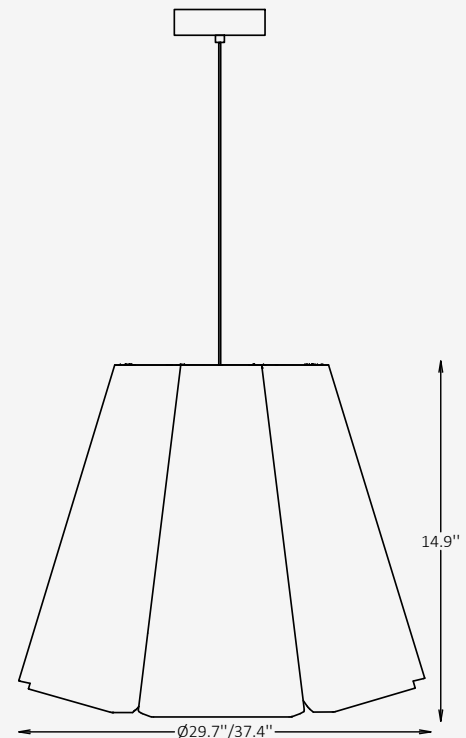

GENERAL INFORMATION

The SONYA acoustic pendant features a clean, tapered silhouette that balances functionality with visual softness. Constructed from 100% P.E.T. felt, it delivers effective sound absorption while providing focused downlight. Ideal for hospitality, workplace, and dining settings, SONYA enhances spatial comfort with its sculptural form and acoustic performance.

SPECIFICATIONS

Material	Aluminum, 100% P.E.T. Felt
Diffuser	N/A
Diameter	29.7" / 37.4"
Height	14.9"
Input Voltage	110-277V, 50-60 Hz
Light Source Type	E26 (bulb not included)
Power	1 x max. 35W
Light Distribution	120° (Direct)
Appliance Class	I
IP Rating	IP 20
Finishes	38 acoustic fiber finishes
Warranty	5 years

OTHER VERSIONS AVAILABLE

CERTIFICATION

Ordering Information

Select one item from each category below. If your desired option is unavailable, please contact our team for support or custom solutions.

Code	Diameter Ø	Height	Wattage
<input checked="" type="checkbox"/> SNY Acoustic / Pendant	<input type="checkbox"/> 30 29.7" <input type="checkbox"/> 37 37.4"	<input checked="" type="checkbox"/> 15 14.9"	<input checked="" type="checkbox"/> 35 1 x max. 35 W
Light Distribution	Acoustic Fiber Finish Option	Canopy Finish Option	Cord Finish Option
<input checked="" type="checkbox"/> DR 120° (Direct)	<input type="checkbox"/> AF Acoustic fibers	<input type="checkbox"/> ST Standard <input type="checkbox"/> RAL RAL finishes	<input type="checkbox"/> SVW White <input type="checkbox"/> SVB Black <input type="checkbox"/> SVT Transparent
Cord Length			
<input type="checkbox"/> L5 59" (adjustable) <input type="checkbox"/> Cus Custom on request			