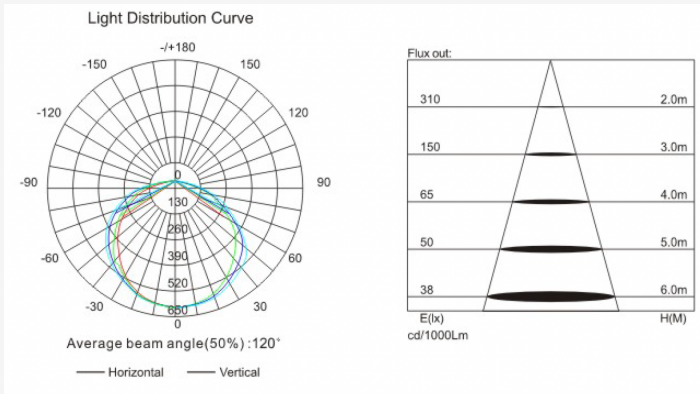

Ordering Information

Select one item from each category below. If your desired option is unavailable, please contact our team for support or custom solutions.

Code	Length / Width / Height / Wattage / Lumens		CCT
☒ TLA Acoustic / Pendant	☐ 25-1 19" / 19" / 12" / 25 W / 2125 lm	☐ 90-1 35.4" / 35.4" / 12" / 90 W / 7650 lm	☐ 30 3000K
	☐ 25-2 19" / 19" / 23.6" / 25 W / 2125 lm	☐ 90-2 35.4" / 35.4" / 23.6" / 90 W / 7650 lm	☐ 35 3500K
	☐ 25-3 19" / 19" / 35.4" / 25 W / 2125 lm	☐ 90-3 35.4" / 35.4" / 35.4" / 90 W / 7650 lm	☐ 40 4000K
	☐ 25-4 19" / 19" / 47" / 25 W / 2125 lm	☐ 90-4 35.4" / 35.4" / 47.2" / 90 W / 7650 lm	
	☐ 40-1 23.6" / 23.6" / 12" / 40 W / 3400 lm	☐ 180-1 47.2" / 47.2" / 12" / 180 W / 15,300 lm	
	☐ 40-2 23.6" / 23.6" / 23.6" / 40 W / 3400 lm	☐ 180-2 47.2" / 47.2" / 23.6" / 180 W / 15,300 lm	
	☐ 40-3 23.6" / 23.6" / 35.4" / 40 W / 3400 lm	☐ 180-3 47.2" / 47.2" / 35.4" / 180 W / 15,300 lm	
	☐ 40-4 23.6" / 23.6" / 47" / 40 W / 3400 lm	☐ 180-4 47.2" / 47.2" / 47" / 180 W / 15,300 lm	
Dimming	Acoustic Fiber Finish Option	Canopy Finish Option	Cord Finish Option
☐ NN Non-Dimmable	☐ AF Acoustic fibers	☐ ST Standard	☐ SVW White
☐ DM 0-10V		☐ RAL RAL finishes	☐ SVB Black
			☐ SVT Transparent
Cord Length			
☐ L11 118" (adjustable)			
☐ Cus Custom on request			

Photometric Data