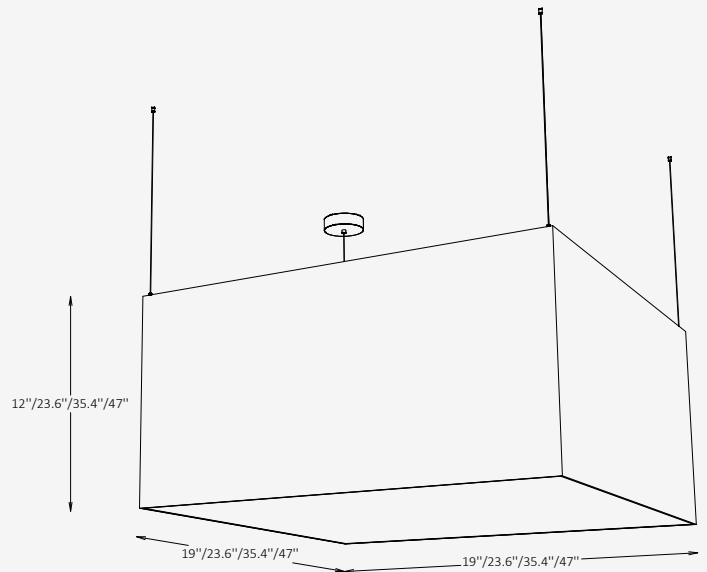

## GENERAL INFORMATION

The TELA pendant combines acoustic comfort with refined architectural lighting. Constructed from lightweight aluminum and 100% PET felt, it delivers both efficient illumination and superior sound absorption. With a minimalist geometric form and wide light distribution, TELA is ideal for restaurants, offices, and open spaces requiring both visual and acoustic balance.

## SPECIFICATIONS

Material	Aluminum, 100% P.E.T. Felt
Lens	Polycarbonate
Length / Width	19" / 23.6" / 35.4" / 47"
Height	12" / 23.6" / 35.4" / 47"
Input Voltage	110-277V, 50-60 Hz
Light Source Type	LED
Power	25W / 40W / 90W / 180W
LED Output	85 lm/W
CCT	3000K / 3500K / 4000K
CRI	90
Dimming & Driver	Integral, 0-10V
Light Distribution	120° (Direct)
Appliance Class	I
IP Rating	IP 20
Finishes	38 acoustic fiber finishes
Warranty	5 years