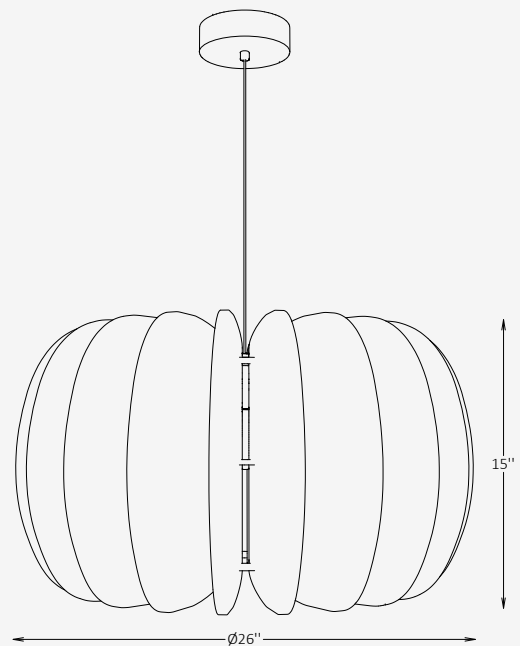

GENERAL INFORMATION

The Gradaux acoustic pendant merges sculptural form with functional performance, creating a striking focal point for modern interiors. Crafted from 100% PET felt with a layered silhouette, it enhances spatial acoustics while delivering warm, direct illumination. Designed for hospitality, workspace, and lounge environments, Gradaux combines aesthetic comfort with sustainable materials, available in 38 acoustic fiber finishes to complement diverse architectural palettes.

SPECIFICATIONS

Material	Aluminum, 100% P.E.T. Felt
Diffuser	N/A
Diameter	15"
Height	26"
Input Voltage	110-277V, 50-60 Hz
Light Source Type	E26 (bulb not included)
Power	1 x max. 36W
Light Distribution	120° (Direct)
Appliance Class	I
IP Rating	IP 20
Finishes	38 acoustic fiber finishes
Warranty	5 years

OTHER VERSIONS AVAILABLE

CERTIFICATION

Ordering Information

Select one item from each category below. If your desired option is unavailable, please contact our team for support or custom solutions.

Code	Diameter Ø	Height	Wattage
<input checked="" type="checkbox"/> GDX Acoustic / Pendant	<input checked="" type="checkbox"/> 26 26"	<input checked="" type="checkbox"/> 15 15"	<input checked="" type="checkbox"/> 36 1 x max. 36W
Light Distribution	Acoustic Fiber Finish Option	Canopy Finish Option	Cord Finish Option
<input checked="" type="checkbox"/> DR 120° (Direct)	<input type="checkbox"/> AF Acoustic fibers	<input type="checkbox"/> ST Standard <input type="checkbox"/> RAL RAL finishes	<input type="checkbox"/> SVW White <input type="checkbox"/> SVB Black <input type="checkbox"/> SVT Transparent
Cord Length			
<input type="checkbox"/> L5 59" (adjustable) <input type="checkbox"/> Cus Custom on request			