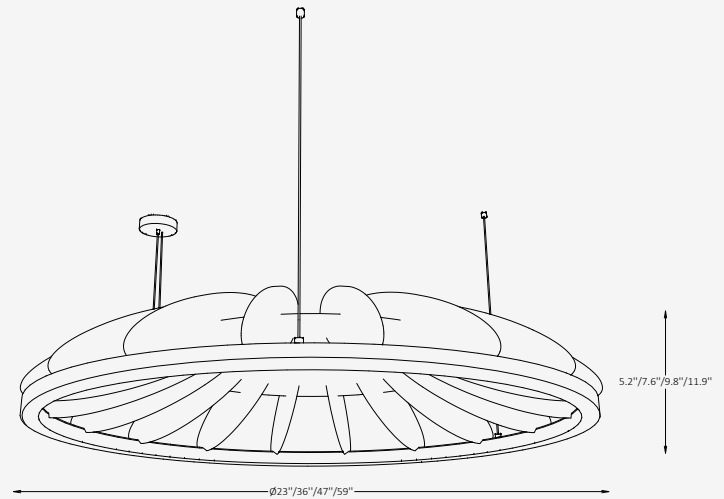

## GENERAL INFORMATION

VENTARA FOCUS is an acoustic pendant designed to deliver balanced illumination while enhancing acoustic comfort in contemporary interior environments. The circular form integrates acoustic PET felt elements with efficient downward lighting, providing visual comfort and improved sound control in open and collaborative spaces. Ideal for offices, hospitality settings, and meeting areas, VENTARA FOCUS combines functional lighting with acoustic performance in a refined architectural design. Available in multiple sizes and acoustic finishes, the fixture offers flexibility for a wide range of commercial applications.

## SPECIFICATIONS

|                    |                            |
|--------------------|----------------------------|
| Material           | Aluminum, 100% P.E.T. Felt |
| Optical Lens       | Polycarbonate              |
| Diameter           | 23" / 36" / 47" / 59"      |
| Height             | 5.2" / 7.6" / 9.8" / 11.9" |
| Input Voltage      | 110-277V, 50-60 Hz         |
| Light Source Type  | LED                        |
| Power              | 40W / 50W / 80W / 100W     |
| LED Output         | 70 lm/W                    |
| CCT                | 3000K / 3500K / 4000K      |
| CRI                | 90                         |
| Dimming & Driver   | Integral, 0-10V            |
| Light Distribution | Direct                     |
| IP Rating          | IP 20                      |
| Finishes           | 38 acoustic fiber finishes |
| Warranty           | 5 years                    |