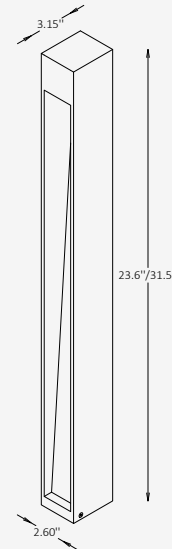

## GENERAL INFORMATION

STATUM RUST B is an outdoor bollard designed to provide reliable pathway illumination with a refined architectural presence. Defined by its clean linear form and rust-effect finish, the fixture blends seamlessly into both natural and urban environments, offering a balanced combination of durability and design. Engineered for downward, symmetrical light distribution, STATUM RUST B delivers controlled illumination with reduced glare, enhancing visual comfort in pedestrian areas, landscapes, and exterior architectural settings. Its robust metal construction and weather-resistant finish make it suitable for long-term outdoor use, while maintaining a timeless, understated aesthetic.

## SPECIFICATIONS

Material	Metal
Lens	Acrylic
Height	23.6" / 31.5"
Length	2.60"
Width	3.15"
Light Source Type	LED
Power	5W
Input Voltage	110-277V, 50-60 Hz
LED Output	120 lm/W
CCT	3000K / 4000K / 6000K
CRI	80
Dimming & Driver	Integral, 0-10V
Light Distribution	Type V – symmetrical, downward
IP Rating	IP 65
Warranty	5 years
Finishing	Rust Effect