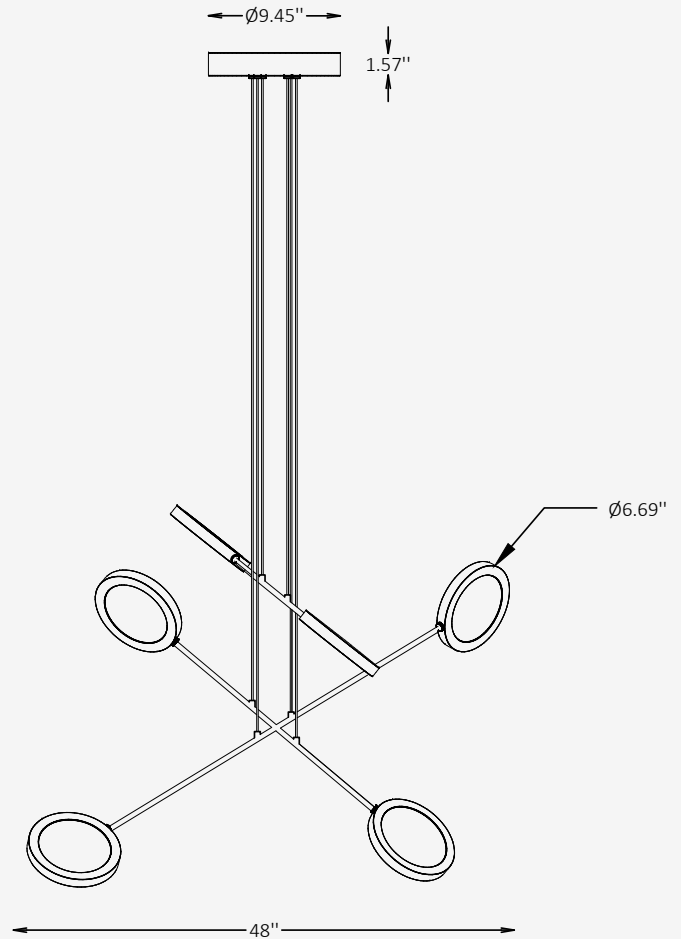

GENERAL INFORMATION

LURIEN is a sculptural multi-arm pendant defined by its intersecting linear structure and softly illuminated circular heads. The composition creates a sense of balance and movement, transforming light into a refined architectural element within the space. Designed to provide diffused direct illumination, LURIEN delivers visual comfort while maintaining functional performance. Its clean geometry and customizable finishes make it well suited for dining areas, collaborative environments, and contemporary interiors, offering both versatility and a strong design presence.

SPECIFICATIONS

Material	Aluminum + Acrylic
Diffuser	Acrylic, Frosted
Diameter	48"
Input Voltage	110-277V, 50-60 Hz
Light Source Type	LED
Power	18W / 24W / 30W / 36W
LED Output	80 lm/W
CCT	2700K / 3000K / 3500K / 4000K
CRI	90
Dimming & Driver	Integral, 0-10V
Light Distribution	Direct, Diffused
IP Rating	IP 20
Warranty	5 years
Finishes	34 RAL finishes 12 metallic finishes