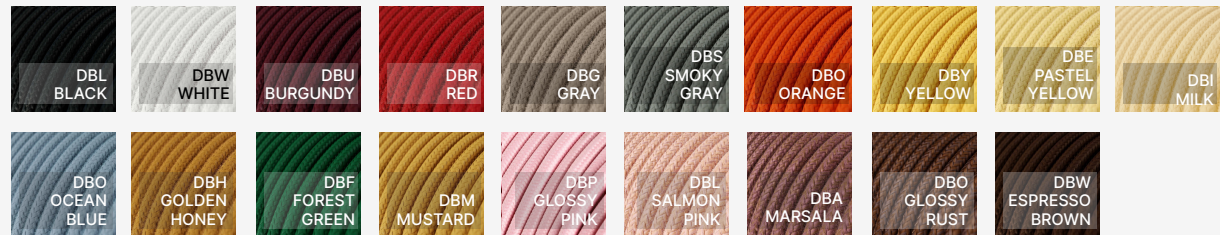

Note: The color combination shown in the photo on the first page of this spec sheet is part of the exclusive A We Lighting Design Palette. This custom palette reflects our brand's identity and is available as a special finish option — A We Lighting Palette*.

Project

Notes

Finishes

Standard finishes

Metallic finishes

Cord finishes

Standard Vinyl

Decorative Braided

RAL K7 CLASSIC COLORS (80-95% GLOSS): RAL_ _ _ _

All RAL Classic colors are available with no setup fee.

On your specification submittal, choose your RAL color by entering the 4-digit RAL code (e.g., RAL 3003).