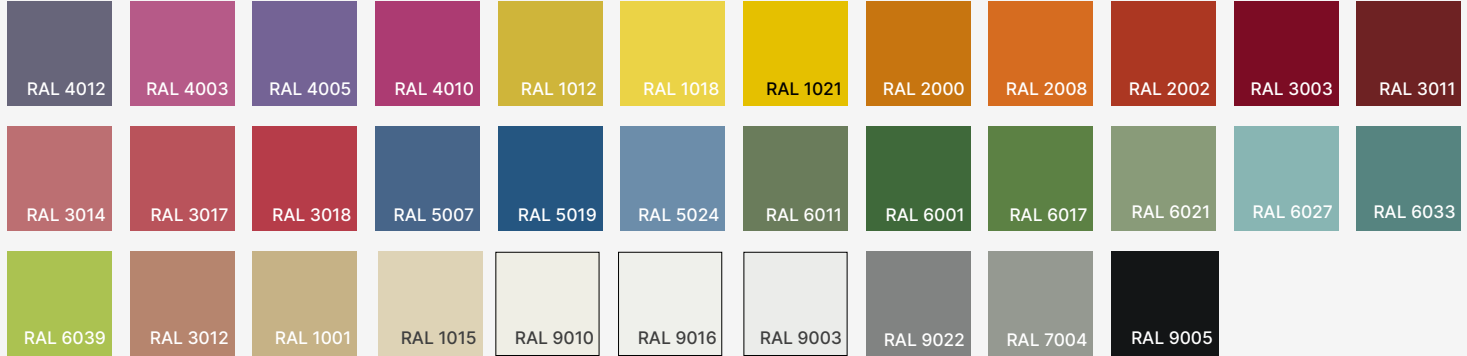

Project

Notes

Finishes

Standard finishes