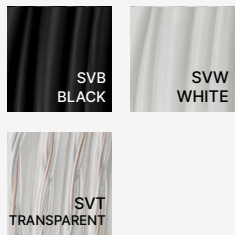

Note: The color combination shown in the photo on the first page of this spec sheet is part of the exclusive A We Lighting Design Palette. This custom palette reflects our brand's identity and is available as a special finish option — A We Lighting Palette*.

Project

Notes

Finishes

Standard finishes

Metallic finishes

Cord finishes

Standard Vinyl

Decorative Braided

RAL K7 CLASSIC COLORS (80-95% GLOSS): RAL_ _ _ _

All RAL Classic colors are available with no setup fee.

On your specification submittal, choose your RAL color by entering the 4-digit RAL code (e.g., RAL 3003).