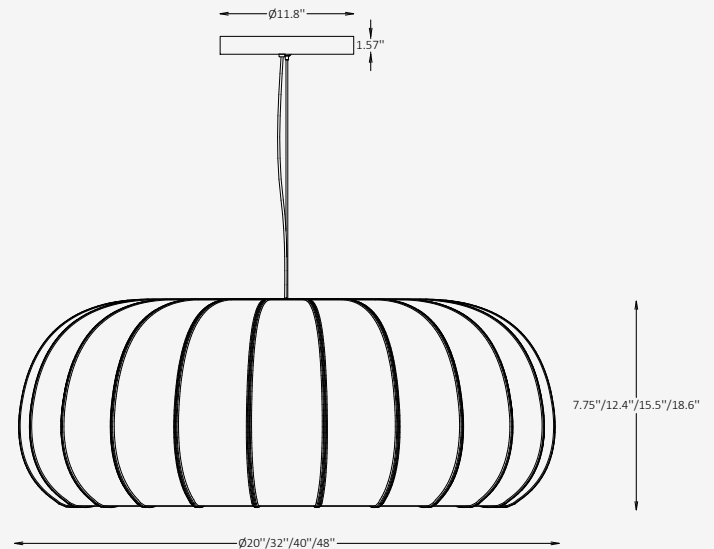

## GENERAL INFORMATION

CAVINA is a decorative pendant defined by its layered fabric form and soft, sculptural silhouette. The design creates a warm visual presence while gently diffusing light, delivering a comfortable ambient glow with a refined architectural character. Designed to provide balanced direct illumination with reduced glare, CAVINA is well suited for dining areas, hospitality environments, and contemporary interiors. Its generous scale and range of finish options allow the fixture to adapt seamlessly to different spaces while maintaining a strong and cohesive design identity.

## SPECIFICATIONS

Material	Aluminum + Fabric
Diffuser	Acrylic, Frosted
Diameter	20" / 32" / 40" / 48"
Height	7.75" / 12.4" / 15.5" / 18.6"
Input Voltage	110-277V, 50-60 Hz
Light Source Type	LED
Power	12W / 18W / 24W / 30W
LED Output	90 lm/W
CCT	2700K / 3000K / 3500K / 4000K
CRI	90
Dimming & Driver	Integral, 0-10V
Light Distribution	Direct, Diffused
IP Rating	IP 20
Warranty	5 years
Finishes	25 Fabric finishes