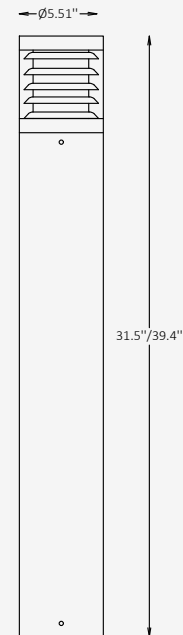

GENERAL INFORMATION

TIDON is a slender outdoor bollard luminaire defined by its cylindrical silhouette and softly contoured head, creating a balanced and timeless architectural presence. The stainless-steel body and clear diffuser emphasize material clarity while ensuring durability in demanding exterior environments. Designed to provide uniform ambient illumination with a symmetrical Type V, 360° light distribution, TIDON is well suited for pathways, open landscapes, and perimeter lighting where consistent coverage, visual comfort, and a refined contemporary character are required.

SPECIFICATIONS

Material	316 stainless steel + PMMA
Lens	Clear, Acrylic
Diameter	5.5
Total Height	31.5" / 39.4"
Light Source Type	LED
Power	15W / 20W
Input Voltage	110-277V, 50-60 Hz
LED Output	100 lm/W
CCT	2200K / 2700K / 3000K / 4000K / 5000K
CRI	80
Dimming & Driver	Integral, 0-10V
Light Distribution	Type V 360° symmetrical light distribution
IP Rating	IP 65
IK Rating	IK 08
Warranty	1 years
Finishing	Silver Smooth