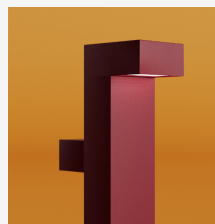

OTHER VERSIONS AVAILABLE