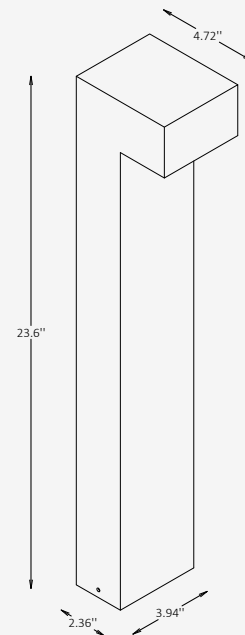

## GENERAL INFORMATION

NODEX is a compact outdoor bollard luminaire defined by its sharp geometric form and offset light aperture, creating a strong architectural character with a minimal footprint. The solid aluminum body and precise cut-out detail emphasize clarity of form while ensuring durability in exterior environments. Designed to deliver controlled, downward illumination with a symmetrical Type V distribution, NODEX is ideal for pathways, entrances, and landscape applications where visual guidance, glare control, and a distinct contemporary presence are required.

## SPECIFICATIONS

Material	Aluminium
Lens	Acrylic
Height	23.6"
Length	3.94"
Width	2.36"
Light Source Type	LED
Power	5W
Input Voltage	110-277V, 50-60 Hz
LED Output	120 lm/W
CCT	3000K / 4000K / 6000K
CRI	80
Dimming & Driver	Integral, 0-10V
Light Distribution	Type V – symmetrical, downward
IP Rating	IP 65
Warranty	5 years
Finishing	16 standard finishes