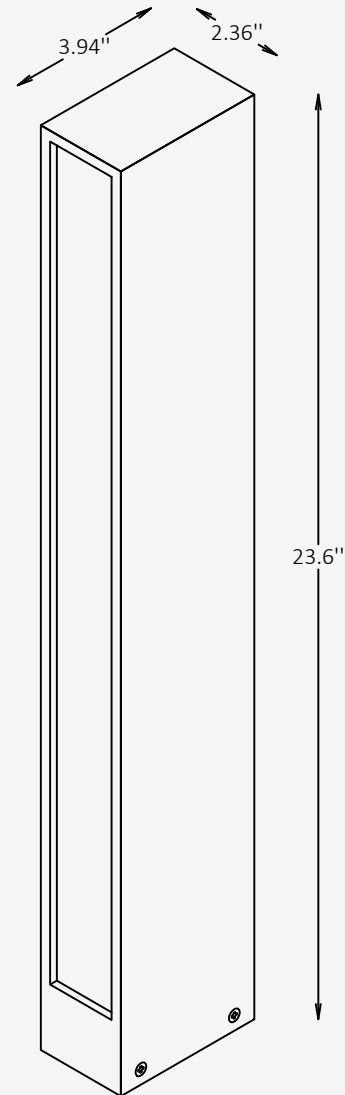

## GENERAL INFORMATION

VECTA B is a compact outdoor bollard luminaire distinguished by its slim rectangular profile and linear light aperture, creating a precise and restrained architectural expression. The clean aluminum body emphasizes sharp edges and minimal surface detail, allowing the form to integrate seamlessly into contemporary exterior environments. Designed to deliver controlled, asymmetric downward illumination with a Type II distribution, VECTA B is ideal for pathways, perimeter lighting, and wall-adjacent applications where directional guidance, glare control, and visual clarity are required.

## SPECIFICATIONS

Material	Aluminium
Lens	Acrylic
Height	23.6"
Length	2.36"
Width	3.94"
Light Source Type	LED
Power	12W
Input Voltage	110-277V, 50-60 Hz
LED Output	120 lm/W
CCT	3000K / 4000K / 6000K
CRI	80
Dimming & Driver	Integral, 0-10V
Light Distribution	Type II – asymmetric, downward
IP Rating	IP 65
Warranty	5 years
Finishing	16 standard finishes