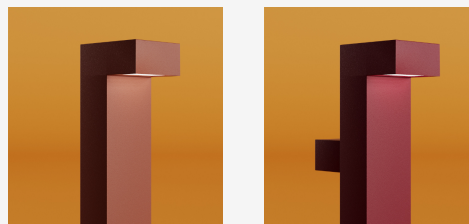

OTHER VERSIONS AVAILABLE