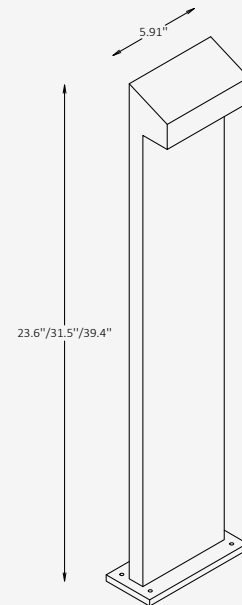

## GENERAL INFORMATION

TALUS is a compact outdoor bollard luminaire characterized by its bold linear profile and pronounced cantilevered head, creating a confident architectural expression with clear directional intent. The solid aluminum construction and crisp geometry emphasize material strength while ensuring durability in demanding exterior conditions. Designed to provide controlled, downward illumination with a symmetrical Type V distribution, TALUS is well suited for pathways, entrances, and landscape environments where precise light placement, visual comfort, and a strong contemporary identity are essential.

## SPECIFICATIONS

|                    |                                |
|--------------------|--------------------------------|
| Material           | Aluminium                      |
| Lens               | Tempered glass                 |
| Height             | 23.6" / 31.5" / 39.4"          |
| Length             | 5.91"                          |
| Light Source Type  | LED                            |
| Power              | 12W                            |
| Input Voltage      | 110-277V, 50-60 Hz             |
| LED Output         | 120 lm/W                       |
| CCT                | 3000K / 4000K / 6000K          |
| CRI                | 80                             |
| Dimming & Driver   | Integral, 0-10V                |
| Light Distribution | Type V – symmetrical, downward |
| IP Rating          | IP 65                          |
| Warranty           | 5 years                        |
| Finishing          | 16 standard finishes           |