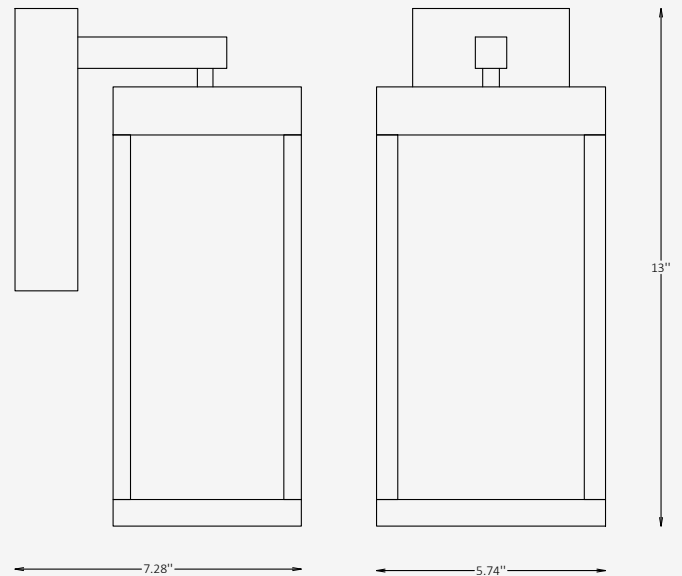

## SPECIFICATIONS

Material	Metal + Glass
Height	13"
Length	7.3"
Width	5.75"
Input Voltage	110-277V, 50-60 Hz
Light Source Type	LED
Power	8W / 10W / 12W / 16W
LED Output	80 lm/W
CCT	2700K / 3000K / 3500K / 4000K / 5000K
CRI	80
Dimming & Driver	Integral, 0-10V
Light Distribution	Direct, Diffused
IP Rating	IP 65
Warranty	5 years
Finishes	16 standard finishes 12 metallic finishes