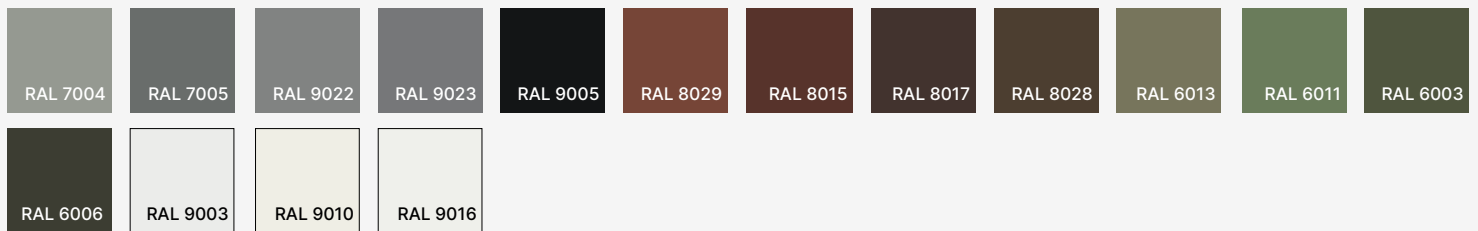

Project

Notes

Ordering Information

Select one item from each category below. If your desired option is unavailable, please contact our team for support or custom solutions.

Code	Height / Length / Width	Material	CCT
☒ BRN-W Outdoor Wall	☐ 13 13" / 7.3" / 5.75"	☐ MG Metal + Glass	☐ 27 2700K
	☐ Cus Custom on request	☐ Cus Custom on request	☐ 30 3000K
			☐ 35 3500K
			☐ 40 4000K
			☐ 50 5000K
			☐ Cus Custom on request
Wattage / Lumens	Dimming	Body Finish Option	Canopy Finish Option
☐ 8 8W / 640 lm	☐ NN Non-Dimmable	☐ ST Standard	☐ ST Standard
☐ 10 10W / 800 lm	☐ DM 0-10V	☐ MC Metallic	☐ MC Metallic
☐ 12 12W / 960 lm		☐ Cus Custom on request	☐ Cus Custom on request
☐ 16 16W / 1280 lm			
☐ Cus Custom on request			

Finishes

Standard finishes