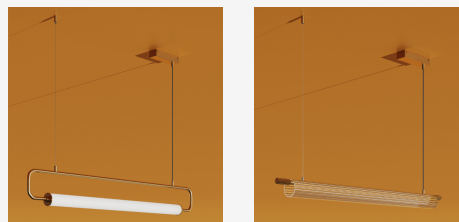

OTHER VERSIONS AVAILABLE

CERTIFICATION

Designed and produced by Pikart Lights