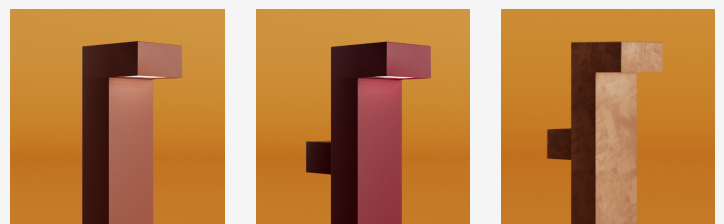

OTHER VERSIONS AVAILABLE