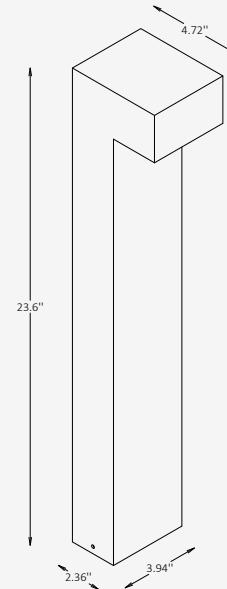

## GENERAL INFORMATION

NODEX RUST is an outdoor bollard defined by its sharp, architectural form and directional light expression. The asymmetrical head design creates a controlled downward illumination, delivering focused light while minimizing glare and light spill. Crafted from durable metal with a rust-effect finish, NODEX RUST introduces a warm, natural texture that integrates seamlessly into landscape and architectural environments. Designed for pathways, gardens, and perimeter lighting, the fixture combines functional performance with a strong visual identity, acting as both a lighting element and a sculptural feature within the space.

## SPECIFICATIONS

Material	Metal
Lens	Acrylic
Height	23.6"
Length	3.94"
Width	2.36"
Light Source Type	LED
Power	5W
Input Voltage	110-277V, 50-60 Hz
LED Output	120 lm/W
CCT	3000K / 4000K / 6000K
CRI	80
Dimming & Driver	Integral, 0-10V
Light Distribution	Type V – symmetrical, downward
IP Rating	IP 65
Warranty	5 years
Finishing	Rust Effect

## Ordering Information

Select one item from each category below. If your desired option is unavailable, please contact our team for support or custom solutions.

Code	Height / Length / Width	Material	CCT
<input checked="" type="checkbox"/> <b>NDX-R</b> Bollard	<input checked="" type="checkbox"/> <b>23</b> 23.6" / 3.94" / 2.36"	<input checked="" type="checkbox"/> <b>ML</b> Metal	<input type="checkbox"/> <b>30</b> 3000K <input type="checkbox"/> <b>40</b> 4000K <input type="checkbox"/> <b>60</b> 6000K
Wattage / Lumens	Light Distribution	Dimming	Body Finish Option
<input checked="" type="checkbox"/> <b>6</b> 5 W / 600 lm	<input checked="" type="checkbox"/> <b>LD5</b> Type V – symmetrical, downward	<input type="checkbox"/> <b>NN</b> Non-Dimmable <input type="checkbox"/> <b>DM</b> 0-10V	<input checked="" type="checkbox"/> <b>REF</b> Rust Effect
Mounting			
<input checked="" type="checkbox"/> <b>SM</b> Surface-mounted			