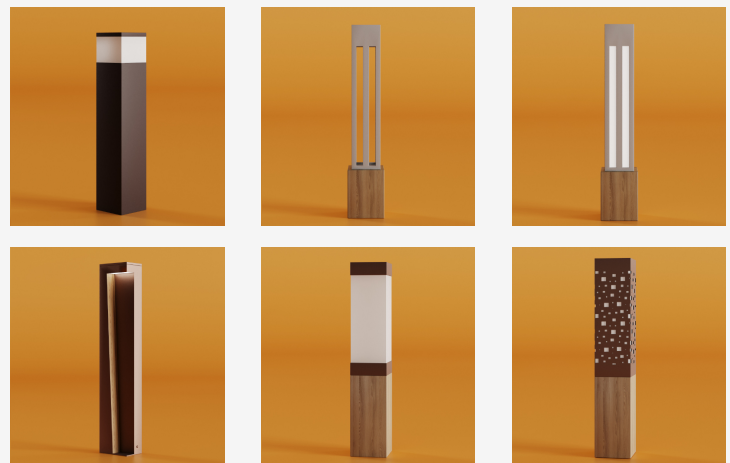

OTHER VERSIONS AVAILABLE