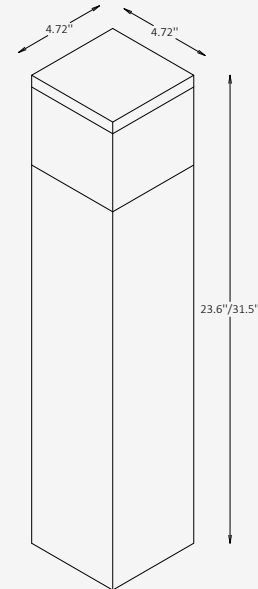

## GENERAL INFORMATION

BRIQ RUST B is an outdoor bollard defined by its clean, geometric form and balanced light output. The fixture features a diffused top section that delivers a uniform 360° illumination, creating a soft and welcoming ambient glow. Designed for pathways, gardens, and architectural landscapes, BRIQ RUST B provides consistent visibility while minimizing glare. Its rust-effect metal body introduces a warm, natural texture that integrates seamlessly with outdoor materials, combining durability with a refined aesthetic. Both functional and visually grounded, the fixture serves as a subtle architectural element within the space.

## SPECIFICATIONS

Material	Metal
Lens	Acrylic
Height	23.6" / 31.5"
Length	4.72"
Width	4.72"
Light Source Type	LED
Power	5W
Input Voltage	110-277V, 50-60 Hz
LED Output	120 lm/W
CCT	3000K / 4000K / 6000K
CRI	80
Dimming & Driver	Integral, 0-10V
Light Distribution	Type V 360° symmetrical
IP Rating	IP 65
Warranty	5 years
Finishing	Rust Effect