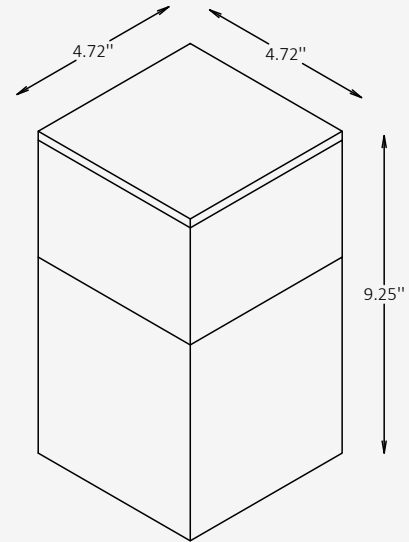

GENERAL INFORMATION

BRIQ RUST G is a compact outdoor garden luminaire defined by its solid geometric form and soft, diffused light output. The fixture features a continuous illuminated band that delivers uniform 360° illumination, creating a calm and balanced ambient glow close to the ground. Designed for landscape integration, BRIQ RUST G enhances pathways, garden zones, and outdoor compositions with subtle, glare-free lighting. Its rust-effect metal body introduces a natural, weathered character that blends effortlessly with surrounding materials, making the fixture both a functional lighting element and a quiet architectural accent within the environment.

SPECIFICATIONS

Material	Metal
Lens	Acrylic
Height	9.25"
Length	4.72"
Width	4.72"
Light Source Type	LED
Power	5W
Input Voltage	110-277V, 50-60 Hz
LED Output	120 lm/W
CCT	3000K / 4000K / 6000K
CRI	80
Dimming & Driver	Integral, 0-10V
Light Distribution	Type V 360° symmetrical
IP Rating	IP 65
Warranty	5 years
Finishing	Rust Effect