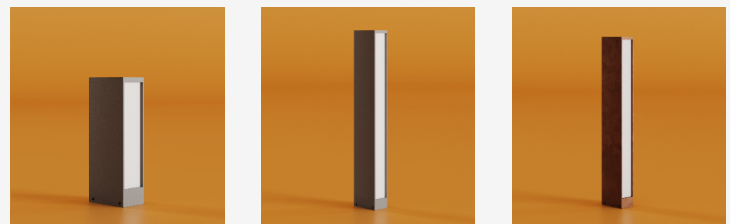

OTHER VERSIONS AVAILABLE