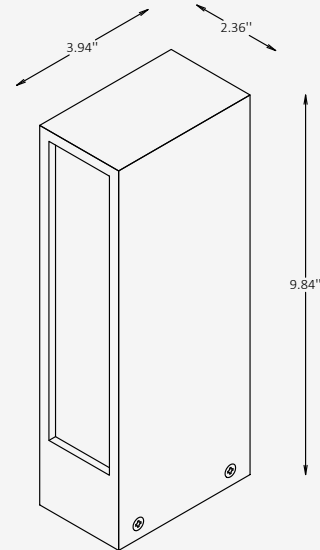

## GENERAL INFORMATION

VECTA RUST G is a compact outdoor garden luminaire defined by its clean vertical form and precise light output. The linear illuminated surface delivers controlled asymmetrical downward illumination, creating a subtle wash of light that enhances ground-level visibility while minimizing glare. Designed for pathways, landscape accents, and low-level architectural applications, VECTA RUST G provides functional guidance lighting with a refined and minimal presence. Its rust-effect metal finish introduces a natural, textured character that integrates seamlessly into outdoor environments, combining durability with a contemporary design expression.

## SPECIFICATIONS

Material	Metal
Lens	Acrylic
Height	9.84"
Length	2.36"
Width	3.94"
Light Source Type	LED
Power	6W
Input Voltage	110-277V, 50-60 Hz
LED Output	120 lm/W
CCT	3000K / 4000K / 6000K
CRI	80
Dimming & Driver	Integral, 0-10V
Light Distribution	Type II – asymmetric, downward
IP Rating	IP 65
Warranty	5 years
Finishing	Rust Effect