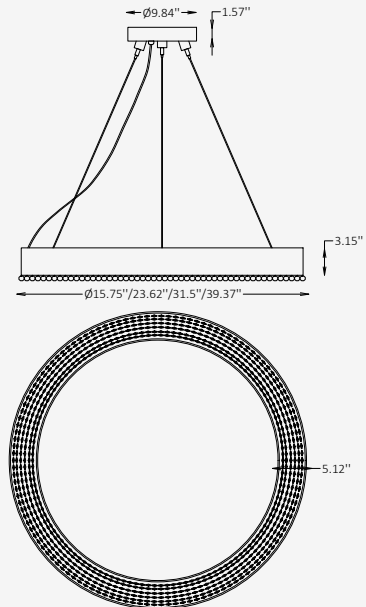

GENERAL INFORMATION

MARZIO CIRCLE is a statement pendant defined by its refined circular form and layered crystal detailing. The combination of brass structure and faceted crystal elements creates a rich interplay of light and reflection, producing a luminous halo effect that enhances the surrounding space.

SPECIFICATIONS

Material	Brass + Crystals
Diffuser	N/A
Diameter	15.75" / 23.62" / 31.5" / 39.37"
Profile Height	3.15"
Profile Width	5.12"
Input Voltage	110-120V
Light Source Type	G9 (bulbs not included)
Power	max. 28W (per 1 lamp)
IP Rating	IP 20
Warranty	3 years
Finishes	Gold Plated / Gold Matte / Oxidized / Nickel Plated / Nickel Matte / Black Nickel Plated / Black Nickel Matte / Copper Plated

Code	Diameter Ø / Height / Width / Wattage	Material	Voltage
<input checked="" type="checkbox"/> MRZ Circle / Pendant	<input type="checkbox"/> 15 15.75" / 1.97" / 2.36" / 6 x 28W (per 1 lamp) <input type="checkbox"/> 23 23.62" / 1.97" / 2.36" / 12 x 28W (per 1 lamp) <input type="checkbox"/> 31 31.5" / 1.97" / 2.36" / 18 x 28W (per 1 lamp) <input type="checkbox"/> 39 39.37" / 1.97" / 2.36" / 24 x 28W (per 1 lamp)	<input checked="" type="checkbox"/> BC Brass + Crystals	<input checked="" type="checkbox"/> V12 110-120V
Profile & Canopy Finish Option	Mounting	Cord Finish Option	Cord Length
<input type="checkbox"/> GP Gold Plated <input type="checkbox"/> GM Gold Matte <input type="checkbox"/> NP Nickel Plated <input type="checkbox"/> NM Nickel Matte <input type="checkbox"/> BNP Black Nickel Plated <input type="checkbox"/> BNM Black Nickel Matte <input type="checkbox"/> OX Oxidized <input type="checkbox"/> CP Copper Plated	<input type="checkbox"/> CT Central Canopy Suspension <input type="checkbox"/> MO Multi-Point Suspension	<input type="checkbox"/> WH White <input type="checkbox"/> BL Black	<input checked="" type="checkbox"/> L78 78" (adjustable)