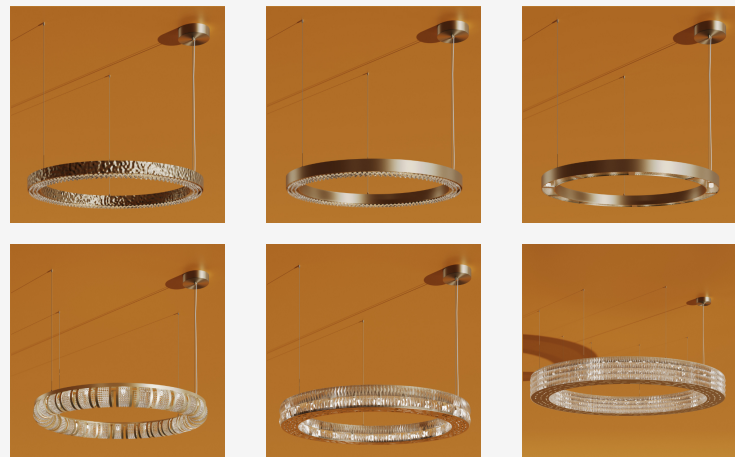

OTHER VERSIONS AVAILABLE