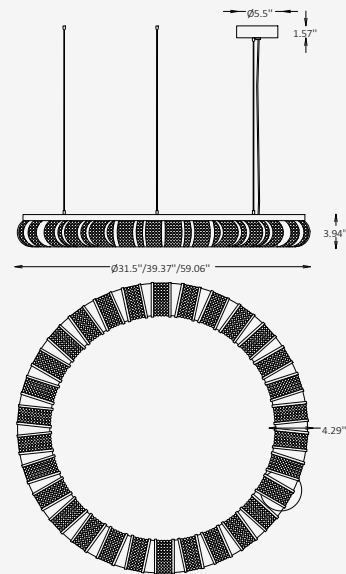

GENERAL INFORMATION

CALVORO CIRCLE is a decorative ring pendant defined by its intricate rhythm of metal and crystal elements, creating a dynamic interplay of light, shadow, and reflection. The layered composition forms a luminous halo, where each detail contributes to a rich and textured lighting experience. Designed for statement interiors, hospitality environments, and feature spaces, CALVORO CIRCLE delivers ambient illumination with a strong sculptural presence. Its refined brass structure combined with faceted crystal accents enhances brilliance while maintaining visual balance, allowing the fixture to function as both a light source and a central design element within the space.

SPECIFICATIONS

Material	Brass + Crystals
Diffuser	N/A
Diameter	31.5" / 39.37" / 59.06"
Profile Height	3.94"
Profile Width	4.29"
Input Voltage	110-120V
Light Source Type	G9 (bulbs not included)
Power	max. 28W (per 1 lamp)
IP Rating	IP 20
Warranty	3 years
Finishes	Gold Plated / Gold Matte / Oxidized / Nickel Plated / Nickel Matte / Black Nickel Plated / Black Nickel Matte / Copper Plated