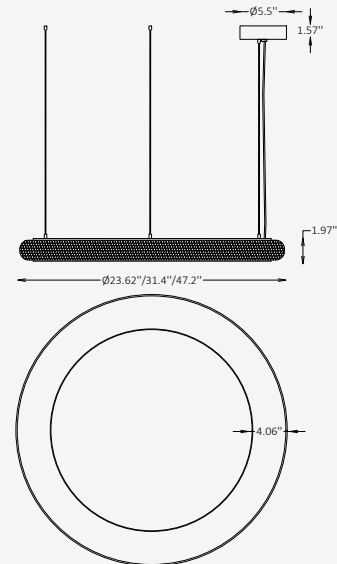

GENERAL INFORMATION

VELTORO CIRCLE is a refined ring pendant defined by its slender profile and continuous crystal detailing. The clean circular form is enhanced by a precise arrangement of faceted elements, creating a subtle interplay of light and reflection that produces a soft, luminous halo. Designed for contemporary interiors, hospitality spaces, and statement applications, VELTORO CIRCLE delivers ambient illumination with a light and elegant presence. Its balanced proportions and premium brass construction allow the fixture to integrate seamlessly into a variety of design environments, offering a sophisticated blend of clarity, brilliance, and architectural simplicity.

SPECIFICATIONS

Material	Brass + Crystals
Diffuser	N/A
Diameter	23.62" / 31.5" / 39.37" / 47.24"
Profile Height	1.97"
Profile Width	4.06"
Input Voltage	110-120V
Light Source Type	G9 (bulbs not included)
Power	max. 28W (per 1 lamp)
IP Rating	IP 20
Warranty	3 years
Finishes	Gold Plated / Gold Matte / Oxidized / Nickel Plated / Nickel Matte / Black Nickel Plated / Black Nickel Matte / Copper Plated