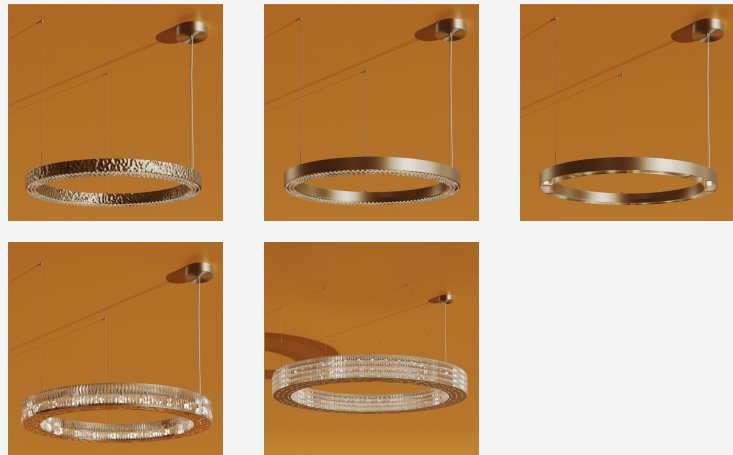

OTHER VERSIONS AVAILABLE