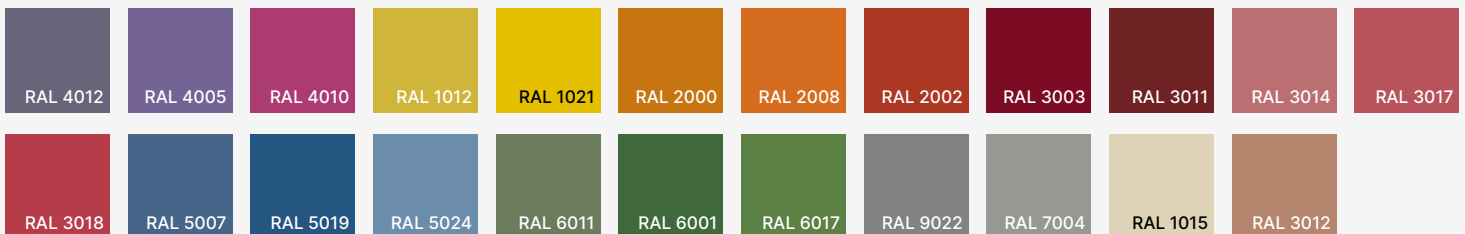

## Finishes

### Standard finishes

### RAL finishes

### Cord finishes

DBI  
MILK

**RAL K7 CLASSIC COLORS (80-95% GLOSS): RAL\_ \_ \_ \_**

All RAL Classic colors are available

On your specification submittal, choose your RAL color by entering the 4-digit RAL code (e.g., RAL 3003).