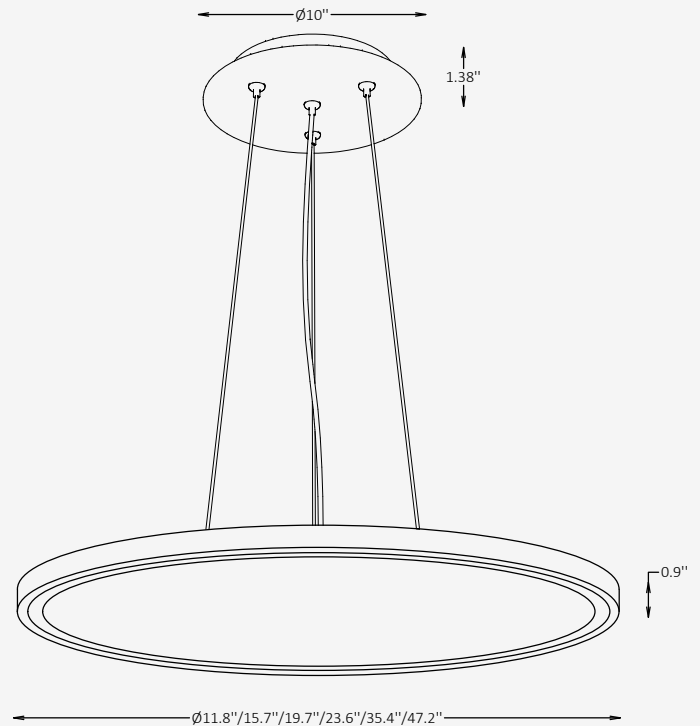

## GENERAL INFORMATION

ECLUNA SP is a minimal circular pendant defined by its ultra-slim profile and clean, uniform light surface. The refined geometry creates a calm and balanced presence, delivering smooth, glare-controlled illumination through a continuous frosted diffuser. Designed for offices, residential interiors, and hospitality environments, ECLUNA SP provides efficient direct lighting with a soft visual comfort. Its lightweight aluminum construction and wide range of sizes and finishes allow for seamless integration into both standalone and grouped compositions, offering a versatile and timeless lighting solution.

## SPECIFICATIONS

Material	Aluminum
Diffuser	Acrylic, Frosted
Diameter	11.8" / 15.7" / 19.7" / 23.6" / 35.4" / 47.2"
Height	0.9"
Input Voltage	110-277V
Light Source	LED
Power	15W / 20W / 30W / 40W / 90W / 120W
LED Output	80 lm/W
CCT	3000K / 3500K / 4000K
CRI	80 / 90
Dimming & Driver	Integral, 0-10V
Light Distribution	Direct
IP Rating	IP 20
Warranty	5 years
Finishes	White / Black 23 RAL finishes