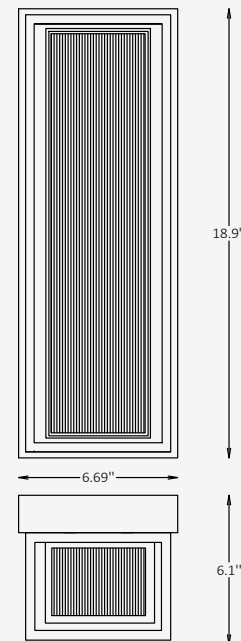

GENERAL INFORMATION

BELLUNO is an outdoor wall luminaire defined by its refined brass frame and vertically ribbed glass diffuser. The structured composition creates a soft ambient glow while adding depth and texture through the interaction of light and glass. Designed for exterior walls, entrances, and hospitality environments, BELLUNO delivers comfortable diffused illumination with a timeless architectural presence. Its durable construction and range of finishes allow the fixture to integrate seamlessly into both contemporary and classic outdoor settings.

SPECIFICATIONS

Material	Aluminum / Brass + Ribbed Glass
Height	18.9"
Width	6.69"
Depth	6.1"
Input Voltage	110-277V, 50-60 Hz
Light Source Type	LED
Power	8W / 10W / 12W / 16W
LED Output	80 lm/W
CCT	2700K / 3000K / 3500K / 4000K / 5000K
CRI	90
Dimming & Driver	Integral, 0-10V
Light Distribution	Diffused Ambient
IP Rating	IP 65
Warranty	5 years
Finishes	16 standard finishes 12 metallic finishes