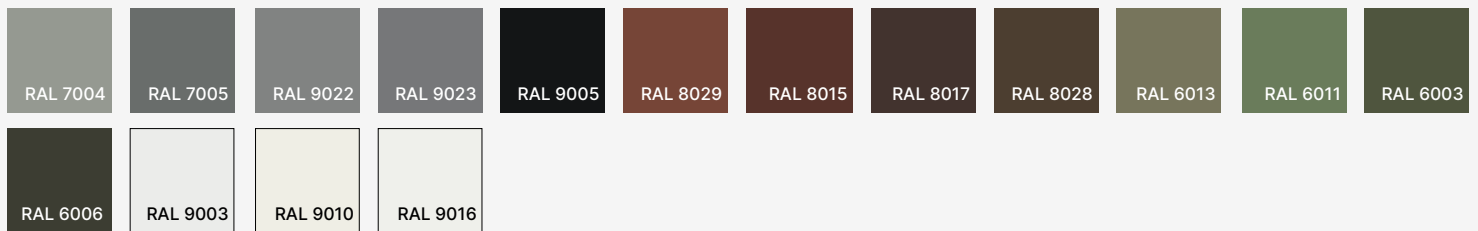

SPECIFICATIONS

Material	Aluminum / Brass + Ribbed Glass
Height	18.9"
Width	6.69"
Depth	6.1"
Input Voltage	110-277V, 50-60 Hz
Light Source Type	LED
Power	8W / 10W / 12W / 16W
LED Output	80 lm/W
CCT	2700K / 3000K / 3500K / 4000K / 5000K
CRI	90
Dimming & Driver	Integral, 0-10V
Light Distribution	Diffused Ambient
IP Rating	IP 65
Warranty	5 years
Finishes	16 standard finishes 12 metallic finishes

OTHER VERSIONS AVAILABLE

CERTIFICATION

Ordering Information

Select one item from each category below. If your desired option is unavailable, please contact our team for support or custom solutions.

Code	Height / Width / Depth	Material	CCT
<input checked="" type="checkbox"/> BLU-W Outdoor Wall	<input type="checkbox"/> 19 18.9" / 6.69" / 6.1" <input type="checkbox"/> Cus Custom on request	<input type="checkbox"/> BG Brass + Glass <input type="checkbox"/> AG Aluminum + Glass <input type="checkbox"/> Cus Custom on request <p>Note: «Brass + Glass» option features natural brass metal finish; painted finishes are not applied to brass components</p>	<input type="checkbox"/> 27 2700K <input type="checkbox"/> 30 3000K <input type="checkbox"/> 35 3500K <input type="checkbox"/> 40 4000K <input type="checkbox"/> 50 5000K <input type="checkbox"/> Cus Custom on request
Wattage / Lumens	Dimming	Body Finish Option	
<input type="checkbox"/> 8 8W / 640 lm <input type="checkbox"/> 10 10W / 800 lm <input type="checkbox"/> 12 12W / 960 lm <input type="checkbox"/> 16 16W / 1280 lm <input type="checkbox"/> Cus Custom on request	<input type="checkbox"/> NN Non-Dimmable <input type="checkbox"/> DM 0-10V	<input type="checkbox"/> ST Standard <input type="checkbox"/> MC Metallic <input type="checkbox"/> Cus Custom on request	

Finishes

Standard finishes

Metallic finishes

RAL K7 CLASSIC COLORS (80-95% GLOSS): RAL_ _ _ _

All RAL Classic colors are available with no setup fee.

On your specification submittal, choose your RAL color by entering the 4-digit RAL code (e.g., RAL 3003).