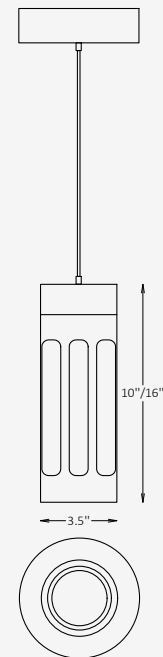

GENERAL INFORMATION

The Arboris Frosted P is an outdoor pendant luminaire that combines timeless design with functional illumination. Featuring a frosted acrylic diffuser within an extruded aluminum body, it delivers uniform, 360° ambient light suited for exterior dining, terrace, and hospitality environments. Built for durability with an IP65 rating, Arboris Frosted P harmonizes architectural precision with refined aesthetics, available in a wide range of standard, metallic, and wood-effect finishes to complement any outdoor concept.

SPECIFICATIONS

Material	Extruded Aluminum
Lens	Frosted, Acrylic
Diameter	3.5"
Height	10" / 16"
Light Source Type	LED
Power	10W / 18W / 23W
Input Voltage	110-277V, 50-60 Hz
LED Output	48 lm/W
CCT	2200K / 2700K / 3000K / 4000K / 5000K
CRI	90
Dimming & Driver	Integral, 0-10V
Light Distribution	Type V 360° symmetrical light distribution
IP Rating	IP 65
Warranty	5 years
Finishes	28 standard finishes 8 wood-effect finishes 12 metallic finishes Custom on request*