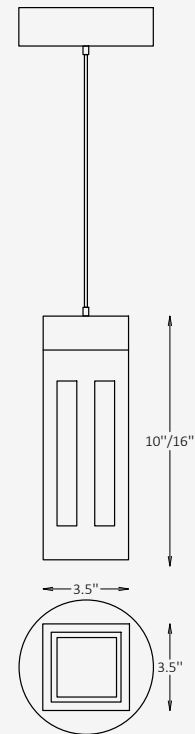

## GENERAL INFORMATION

The Sylva P outdoor pendant combines minimalist form with architectural strength. Constructed from extruded aluminum, it delivers uniform 360° illumination ideal for terraces, walkways, and covered outdoor spaces. Engineered for durability with IP65 protection, the fixture maintains a refined aesthetic that complements both modern and natural environments.

## SPECIFICATIONS

Material	Extruded Aluminum
Lens	N/A
Length / Width	3.5" x 3.5"
Height	10" / 16"
Light Source Type	LED
Power	8W / 15W / 20W
Input Voltage	110-277V, 50-60 Hz
LED Output	60 lm/W
CCT	2200K / 2700K / 3000K / 4000K / 5000K
CRI	90
Dimming & Driver	Integral, 0-10V
Light Distribution	Type V 360° symmetrical light distribution
IP Rating	IP 65
Warranty	5 years
Finishes	28 standard finishes 8 wood-effect finishes 12 metallic finishes Custom on request*