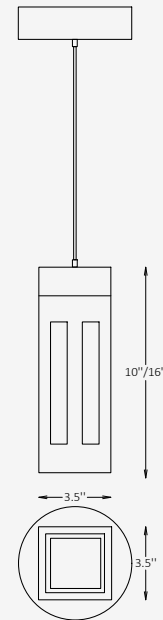

GENERAL INFORMATION

The Sylva Frosted P pendant brings architectural clarity to exterior spaces through a balance of form, light, and material. Its extruded aluminum structure paired with a frosted acrylic diffuser produces soft, uniform illumination with 360° symmetrical distribution. Engineered for outdoor performance with an IP65 rating, Sylva Frosted P enhances terraces, patios, and covered walkways with refined simplicity. Available in a broad palette of standard, metallic, and wood-effect finishes to complement diverse design concepts.

SPECIFICATIONS

Material	Extruded Aluminum
Lens	Frosted, Acrylic
Length / Width	3.5" x 3.5"
Height	10" / 16"
Light Source Type	LED
Power	10W / 18W / 23W
Input Voltage	110-277V, 50-60 Hz
LED Output	48 lm/W
CCT	2200K / 2700K / 3000K / 4000K / 5000K
CRI	90
Dimming & Driver	Integral, 0-10V
Light Distribution	Type V 360° symmetrical light distribution
IP Rating	IP 65
Warranty	5 years
Finishes	28 standard finishes 8 wood-effect finishes 12 metallic finishes Custom on request*