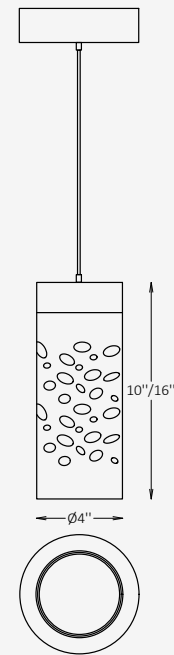

GENERAL INFORMATION

The Thorne Laser P is a modern outdoor pendant luminaire defined by its precise geometry and refined light expression. Crafted from extruded aluminum with a frosted acrylic diffuser, it projects soft, symmetrical illumination through its laser-cut apertures, creating a sophisticated interplay of light and shadow. Engineered for outdoor durability with IP65 protection, the fixture merges contemporary design with functional performance, ideal for patios, terraces, and hospitality spaces.

SPECIFICATIONS

Material	Extruded Aluminum
Lens	Frosted, Acrylic
Diameter	4"
Height	10" / 16"
Light Source Type	LED
Power	8W / 15W / 20W
Input Voltage	110-277V, 50-60 Hz
LED Output	60 lm/W
CCT	2200K / 2700K / 3000K / 4000K / 5000K
CRI	90
Dimming & Driver	Integral, 0-10V
Light Distribution	Type V 360° symmetrical light distribution
IP Rating	IP 65
Warranty	5 years
Finishes	28 standard finishes 8 wood-effect finishes 12 metallic finishes Custom on request*