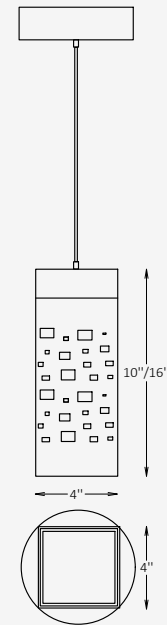

GENERAL INFORMATION

The Brume Laser P is an outdoor pendant luminaire that combines architectural precision with contemporary elegance. Its extruded aluminum body and frosted acrylic lens create a refined visual balance while delivering soft, symmetrical illumination through precision-cut laser apertures. Designed for exterior dining areas, patios, and covered walkways, the fixture offers durable performance with IP65 protection and multiple output options. Brume Laser P enhances both natural and modern outdoor spaces with distinctive character and ambient light quality.

SPECIFICATIONS

Material	Extruded Aluminum
Lens	N/A
Length / Width	4" x 4"
Height	10" / 14"
Light Source Type	LED
Power	8W / 15W / 20W
Input Voltage	110-277V, 50-60 Hz
LED Output	60 lm/W
CCT	2200K / 2700K / 3000K / 4000K / 5000K
CRI	90
Dimming & Driver	Integral, 0-10V
Light Distribution	Type V 360° symmetrical light distribution
IP Rating	IP 65
Warranty	5 years
Finishes	28 standard finishes 8 wood-effect finishes 12 metallic finishes Custom on request*