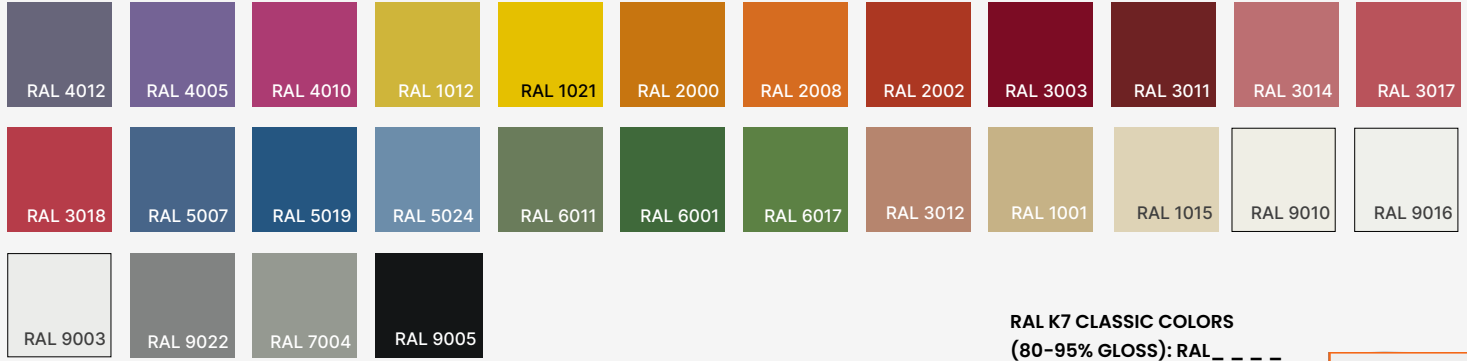

SPECIFICATIONS

Material	Extruded Aluminum
Lens	Frosted, Acrylic
Length / Width	6" / 8"
Height	12" / 16"
Light Source Type	LED
Power	15W / 20W / 25W / 30W
Input Voltage	110-277V, 50-60 Hz
LED Output	120 lm/W
CCT	2700K / 3000K / 4000K
CRI	90
Dimming & Driver	Integral, 0-10V
Light Distribution	Type V 360° symmetrical light distribution
IP Rating	IP 65
Warranty	5 years
Finishes	28 standard finishes 8 wood-effect finishes 12 metallic finishes Custom on request*

Project

Notes

Finishes

Standard finishes

**RAL K7 CLASSIC COLORS
 (80-95% GLOSS): RAL_ _ _ _**

All RAL Classic colors are available with no setup fee.

On your specification submittal, choose your RAL color by entering the 4-digit RAL code (e.g., RAL 3003).