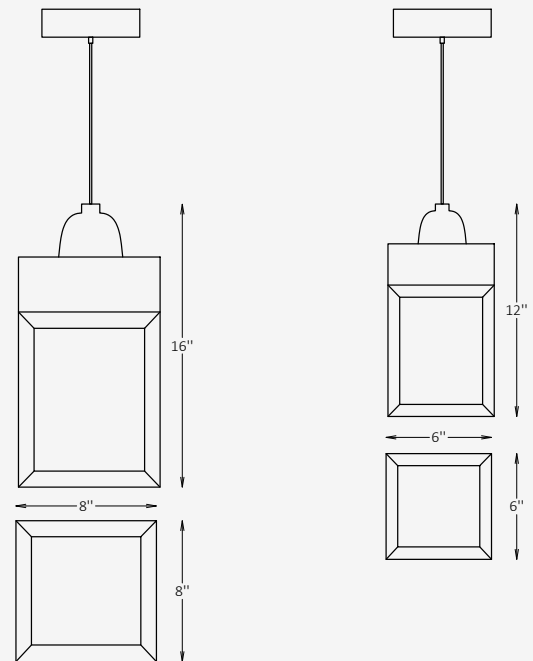

GENERAL INFORMATION

The Nord outdoor pendant combines geometric precision with a soft, ambient glow. Its structured aluminum frame and frosted acrylic diffuser create a modern architectural statement while delivering uniform 360° illumination. Built for performance and durability with an IP65 rating, Nord enhances outdoor lounges, dining areas, and covered walkways with refined simplicity. Available in a wide range of standard, metallic, and wood-effect finishes to harmonize with diverse exterior design aesthetics.

SPECIFICATIONS

Material	Extruded Aluminum
Lens	Frosted, Acrylic
Length / Width	6" / 8"
Height	12" / 16"
Light Source Type	LED
Power	15W / 20W / 25W / 30W
Input Voltage	110-277V, 50-60 Hz
LED Output	120 lm/W
CCT	2700K / 3000K / 4000K
CRI	90
Dimming & Driver	Integral, 0-10V
Light Distribution	Type V 360° symmetrical light distribution
IP Rating	IP 65
Warranty	5 years
Finishes	28 standard finishes 8 wood-effect finishes 12 metallic finishes Custom on request*