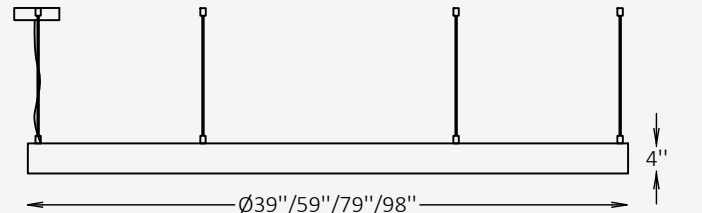

## SPECIFICATIONS

Material	Stainless Steel
Lens	Polycarbonate
Diameter	39" / 59" / 79" / 98"
Profile Height	4"
Profile Width	2.4"
Light Source	LED
Power	Standard / Medium / High (*see ordering info)
Input Voltage	110-277V, 50-60 Hz
LED Output	60 lm/W
CCT	2700K / 3000K / 4000K / 5000K
CRI	90
Dimming & Driver	Integral, 0-10V
Light Distribution	Beam Down
IP Rating	IP 65
Warranty	5 years
Finishes	19 standard finishes 8 wood-effect finishes 12 metallic finishes Custom on request*