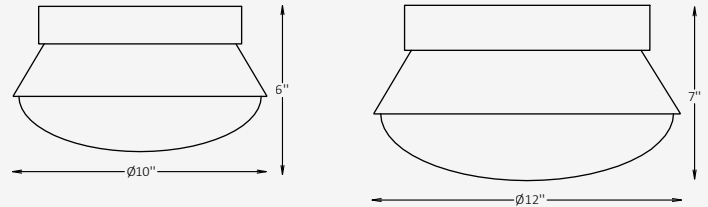

## SPECIFICATIONS

Material	Aluminum
Lens	Polycarbonate
Diameter	10" / 12"
Height	6" / 7"
Input Voltage	110-277V, 50-60 Hz
Light Source Type	LED
Power	15W / 20W / 25W / 30W
LED Output	120 lm/W
CCT	2700K / 3000K / 4000K
CRI	90
Dimming & Driver	Integral, 0-10V
Light Distribution	Beam Down
IP Rating	IP 65
Warranty	5 years
Finishes	27 RAL finishes 8 wood-effect finishes 12 metallic finishes Custom on request*