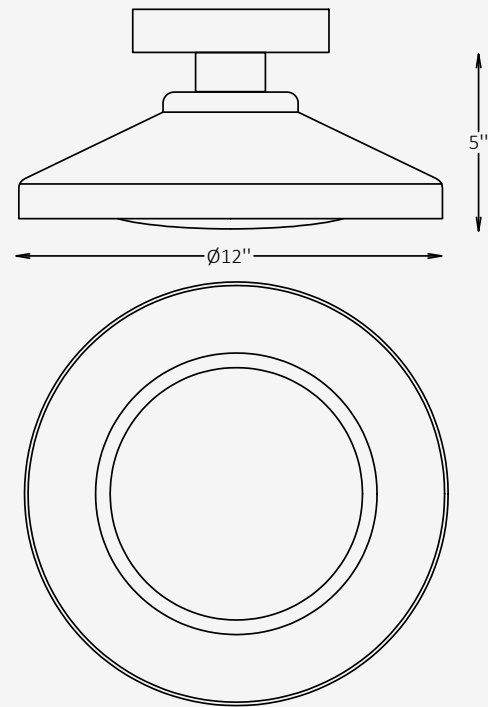

## SPECIFICATIONS

Material	Aluminum
Lens	Polycarbonate
Diameter	12"
Height	5"
Input Voltage	110-277V, 50-60 Hz
Light Source Type	LED
Power	12W / 15W / 20W
LED Output	120 lm/W
CCT	2700K / 3000K / 4000K
CRI	90
Dimming & Driver	Integral, 0-10V
Light Distribution	Beam Down
IP Rating	IP 65
Warranty	5 years
Finishes	27 RAL finishes 8 wood-effect finishes 12 metallic finishes Custom on request*