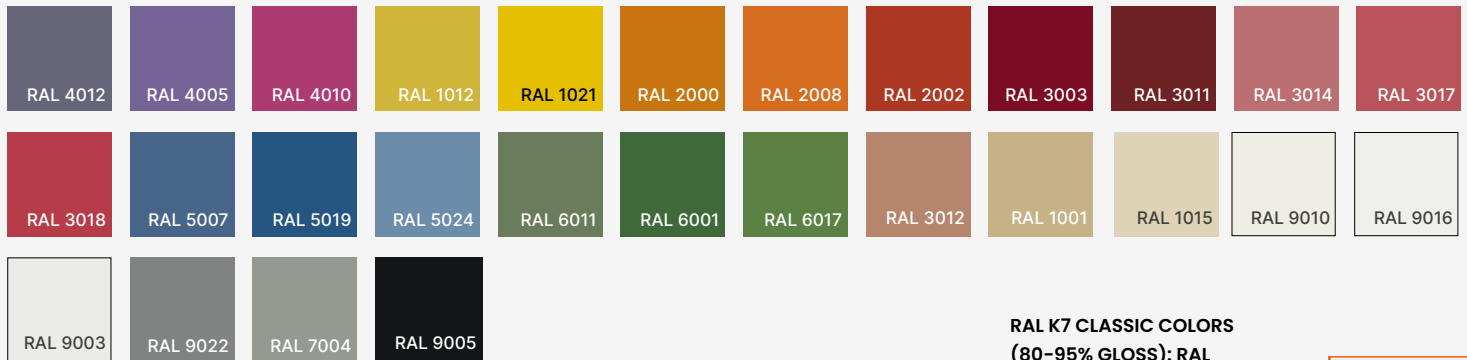

OTHER VERSIONS AVAILABLE

CERTIFICATION

Ordering Information

Select one item from each category below. If your desired option is unavailable, please contact our team for support or custom solutions.

Code	Wattage / Lumens	CCT	Dimming
<input checked="" type="checkbox"/> AXN Outdoor Ceiling	<input type="checkbox"/> 18 15 W / 1800 lm	<input type="checkbox"/> 27 2700K	<input type="checkbox"/> NN Non-Dimmable
	<input type="checkbox"/> 24 20 W / 2400 lm	<input type="checkbox"/> 30 3000K	<input type="checkbox"/> DM 0-10V
	<input type="checkbox"/> 30 25 W / 3000 lm	<input type="checkbox"/> 40 4000K	
	<input type="checkbox"/> Cus Custom on request	<input type="checkbox"/> Cus Custom on request	
Main Body Finish Options	Connector Finish Options	Canopy Frame Finish Options	<p>Note: The color combination shown in the photo on the first page of this spec sheet is part of the exclusive A We Lighting Design Palette. This custom palette reflects our brand's identity and is available as a special finish option — A We Lighting Palette*.</p>
<input type="checkbox"/> ST Standard	<input type="checkbox"/> ST Standard	<input type="checkbox"/> ST Standard	
<input type="checkbox"/> WE Wood effect	<input type="checkbox"/> WE Wood effect	<input type="checkbox"/> WE Wood effect	
<input type="checkbox"/> MC Metallic	<input type="checkbox"/> MC Metallic	<input type="checkbox"/> MC Metallic	
<input type="checkbox"/> AWE A We Lighting Palette*	<input type="checkbox"/> AWE A We Lighting Palette*	<input type="checkbox"/> AWE A We Lighting Palette*	
<input type="checkbox"/> Cus Custom on request	<input type="checkbox"/> Cus Custom on request	<input type="checkbox"/> Cus Custom on request	

Finishes

Standard finishes

Wood-effect finishes

Metallic finishes