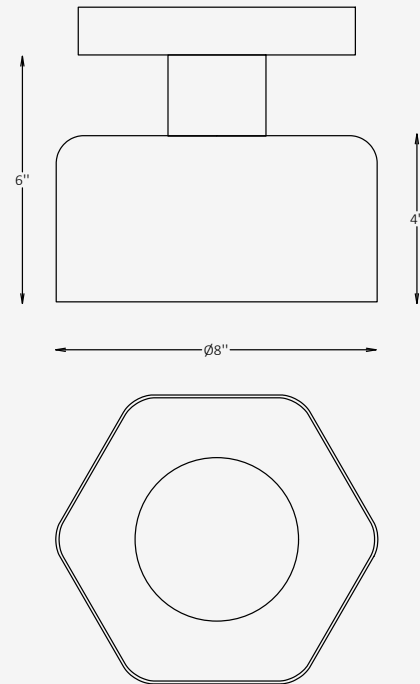

GENERAL INFORMATION

The Terrava Axen Outdoor Ceiling fixture features a compact geometric design that blends architectural precision with practical illumination. Its angular aluminum body and polycarbonate diffuser create a distinct visual identity while delivering focused, downward lighting. Designed for durability and weather resistance, Terrava Axen is ideal for entrances, terraces, and covered outdoor spaces, offering a modern touch through its refined finishes and minimal form.

SPECIFICATIONS

Material	Aluminum
Lens	Polycarbonate
Diameter	8"
Height	6"
Input Voltage	110-277V, 50-60 Hz
Light Source Type	LED
Power	15W / 20W / 25W
LED Output	120 lm/W
CCT	2700K / 3000K / 4000K
CRI	90
Dimming & Driver	Integral, 0-10V
Light Distribution	Beam Down
IP Rating	IP 65
Warranty	5 years
Finishes	27 RAL finishes 8 wood-effect finishes 12 metallic finishes Custom on request*