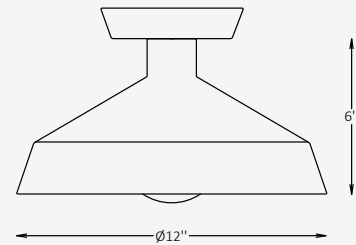

SPECIFICATIONS

Material	Aluminum
Lens	Polycarbonate
Diameter	12"
Height	6"
Input Voltage	110-277V, 50-60 Hz
Light Source Type	LED
Power	15W / 20W / 25W
LED Output	120 lm/W
CCT	2700K / 3000K / 4000K
CRI	90
Dimming & Driver	Integral, 0-10V
Light Distribution	Beam Down
IP Rating	IP 65
Warranty	5 years
Finishes	27 RAL finishes 8 wood-effect finishes 12 metallic finishes Custom on request*