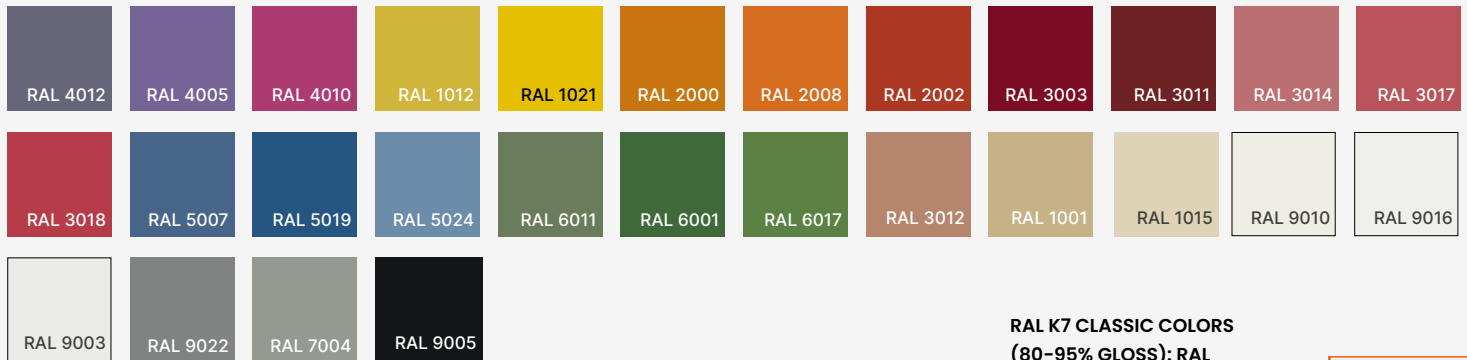

OTHER VERSIONS AVAILABLE

CERTIFICATION

Ordering Information

Select one item from each category below. If your desired option is unavailable, please contact our team for support or custom solutions.

Code	Wattage / Lumens	CCT	Dimming
<input checked="" type="checkbox"/> TRC Outdoor Ceiling	<input type="checkbox"/> 18 15 W / 1800 lm	<input type="checkbox"/> 27 2700K	<input type="checkbox"/> NN Non-Dimmable
	<input type="checkbox"/> 24 20 W / 2400 lm	<input type="checkbox"/> 30 3000K	<input type="checkbox"/> DM 0-10V
	<input type="checkbox"/> 30 25 W / 3000 lm	<input type="checkbox"/> 40 4000K	
	<input type="checkbox"/> Cus Custom on request	<input type="checkbox"/> Cus Custom on request	
Main Body Finish Options	Connector Finish Options	Canopy Frame Finish Options	<p>Note: The color combination shown in the photo on the first page of this spec sheet is part of the exclusive A We Lighting Design Palette. This custom palette reflects our brand's identity and is available as a special finish option — A We Lighting Palette*.</p>
<input type="checkbox"/> ST Standard	<input type="checkbox"/> ST Standard	<input type="checkbox"/> ST Standard	
<input type="checkbox"/> WE Wood effect	<input type="checkbox"/> WE Wood effect	<input type="checkbox"/> WE Wood effect	
<input type="checkbox"/> MC Metallic	<input type="checkbox"/> MC Metallic	<input type="checkbox"/> MC Metallic	
<input type="checkbox"/> AWE A We Lighting Palette*	<input type="checkbox"/> AWE A We Lighting Palette*	<input type="checkbox"/> AWE A We Lighting Palette*	
<input type="checkbox"/> Cus Custom on request	<input type="checkbox"/> Cus Custom on request	<input type="checkbox"/> Cus Custom on request	

Finishes

Standard finishes

Wood-effect finishes

Metallic finishes