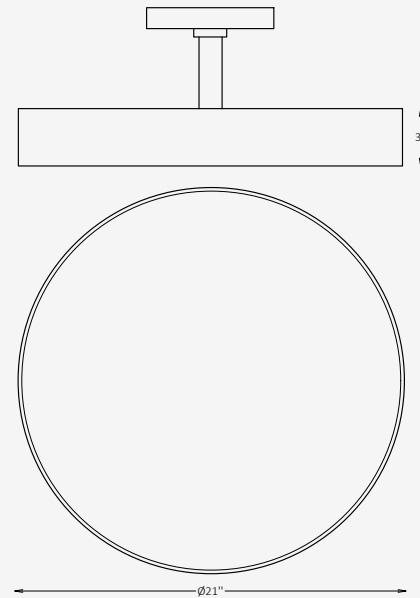

## GENERAL INFORMATION

The Terrava Grain Outdoor Ceiling fixture blends natural aesthetics with architectural precision. Its circular aluminum body, paired with a wood-inspired finish, brings warmth and texture to exterior spaces while maintaining durability and performance. Designed for contemporary façades, patios, and covered walkways, it delivers uniform downward illumination with high efficiency and weather-resistant construction. Terrava Grain embodies the harmony between nature and design, offering a refined lighting solution for outdoor environments.

## SPECIFICATIONS

Material	Aluminum
Lens	Polycarbonate
Diameter	21"
Height	3"
Input Voltage	110-277V, 50-60 Hz
Light Source Type	LED
Power	15W / 20W / 25W
LED Output	120 lm/W
CCT	2700K / 3000K / 4000K
CRI	90
Dimming & Driver	Integral, 0-10V
Light Distribution	Beam Down
IP Rating	IP 65
Warranty	5 years
Finishes	27 RAL finishes 8 wood-effect finishes 12 metallic finishes Custom on request*